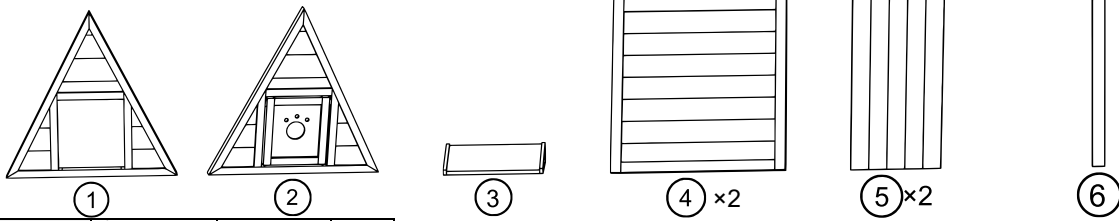

ASSEMBLY INSTRUCTIONS

52200 – Wooden Weatherproof Cat House

A		3.5×40	12
B		3.0×25	4
C			8

Pleasant stay!

Important note:

The reprint or reproduction, even of excerpts, and any commercial use, even in part of this instruction manual requires the written permission of the WilTec Wildanger Technik GmbH.