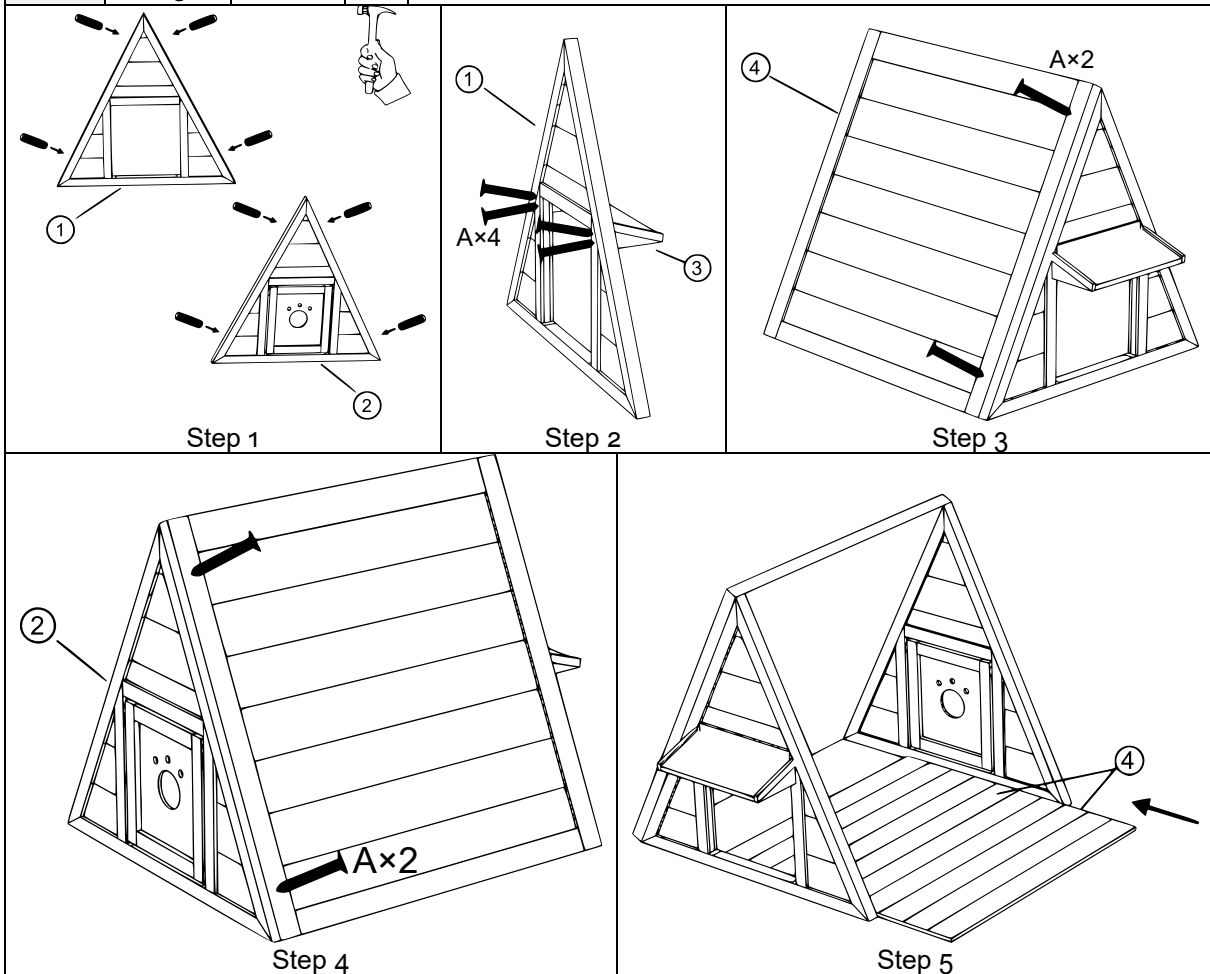

ASSEMBLY INSTRUCTIONS

52200 – Wooden Weatherproof Cat House

A		3.5×40	12
B		3.0×25	4
C			8

Pleasant stay!

Important note:

The reprint or reproduction, even of excerpts, and any commercial use, even in part of this instruction manual requires the written permission of the WilTec Wildanger Technik GmbH.