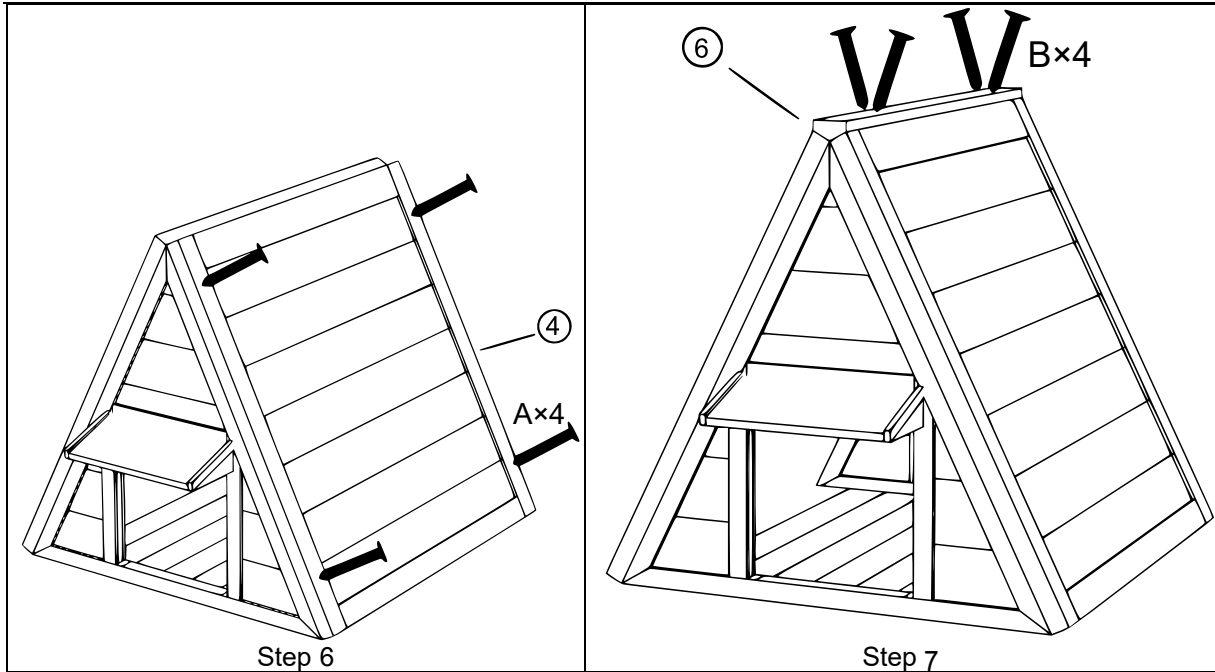

ASSEMBLY INSTRUCTIONS

52200 – Wooden Weatherproof Cat House

A		3.5×40	12
B		3.0×25	4
C			8

Pleasant stay!

Important note:

The reprint or reproduction, even of excerpts, and any commercial use, even in part of this instruction manual requires the written permission of the WilTec Wildanger Technik GmbH.