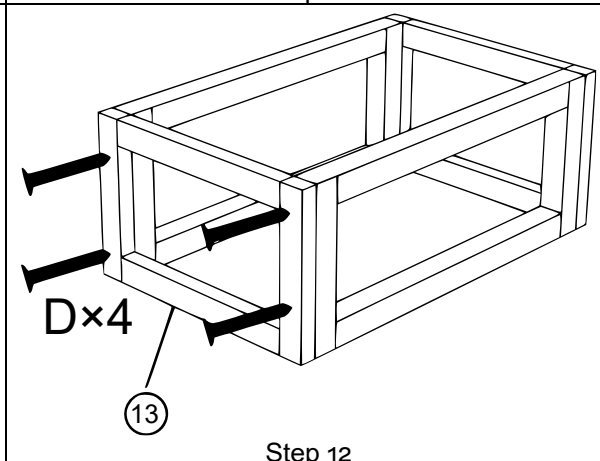

# 52201 – Wooden Weatherproof Cat House with Lodge Terrace

⑤×2

⑥×2

⑦

⑧

⑨

⑩×2

⑪

⑫×2

⑬×2

⑭

A		M6×50	16
B		3.5×35	8
C		3.0×25	8
D		3.5×40	12

**Pleasant stay!**

**Important note:** The reprint or reproduction, even of excerpts, and any commercial use, even in part of this instruction manual requires the written permission of the WilTec Wildanger Technik GmbH.