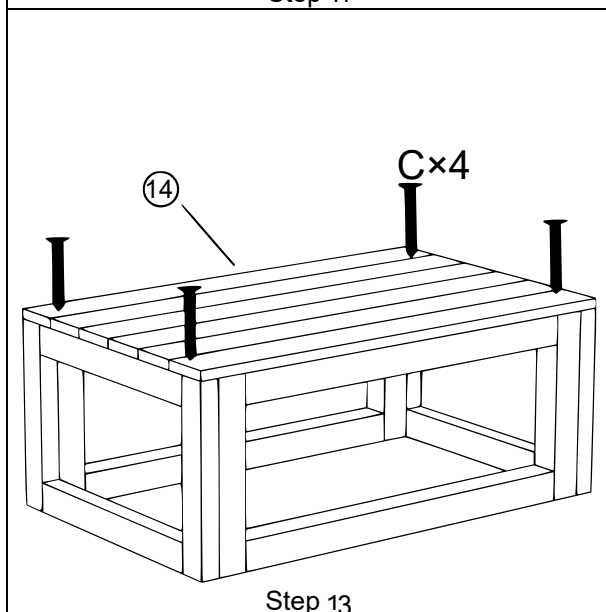

# 52201 – Wooden Weatherproof Cat House with Lodge Terrace

⑤×2

⑥×2

⑦

⑧

⑨

⑩×2

⑪

⑫×2

⑬×2

⑭

A		M6×50	16
B		3.5×35	8
C		3.0×25	8
D		3.5×40	12

**Pleasant stay!**

**Important note:** The reprint or reproduction, even of excerpts, and any commercial use, even in part of this instruction manual requires the written permission of the WilTec Wildanger Technik GmbH.