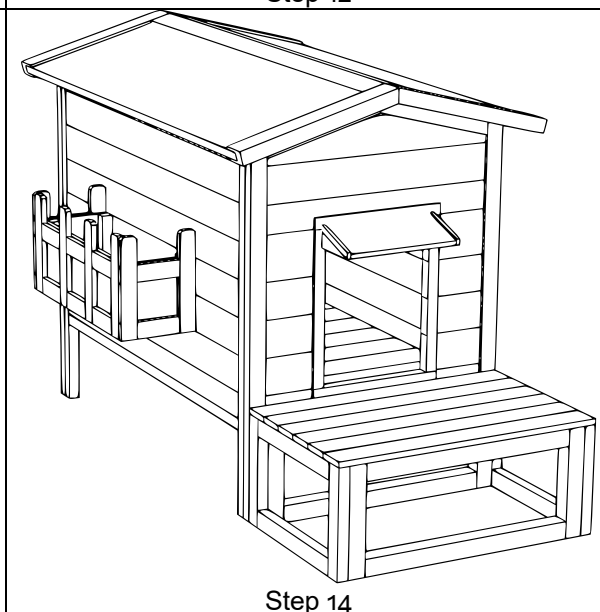

# 52201 – Wooden Weatherproof Cat House with Lodge Terrace

⑤×2

⑥×2

⑦

⑧

⑨

⑩×2

⑪

⑫×2

⑬×2

⑭

A		M6×50	16
B		3.5×35	8
C		3.0×25	8
D		3.5×40	12

**Pleasant stay!**

**Important note:** The reprint or reproduction, even of excerpts, and any commercial use, even in part of this instruction manual requires the written permission of the WilTec Wildanger Technik GmbH.