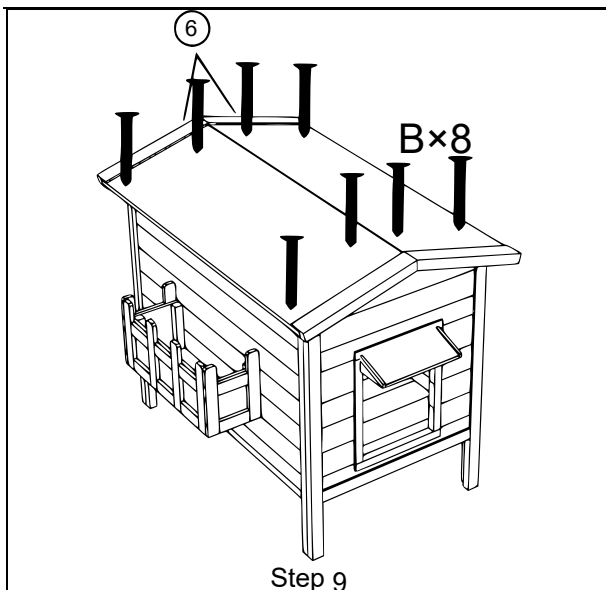

# 52201 – Wooden Weatherproof Cat House with Lodge Terrace

⑤×2

⑥×2

⑦

⑧

⑨

⑩×2

⑪

⑫×2

⑬×2

⑭

A		M6×50	16
B		3.5×35	8
C		3.0×25	8
D		3.5×40	12

**Pleasant stay!**

**Important note:** The reprint or reproduction, even of excerpts, and any commercial use, even in part of this instruction manual requires the written permission of the WilTec Wildanger Technik GmbH.