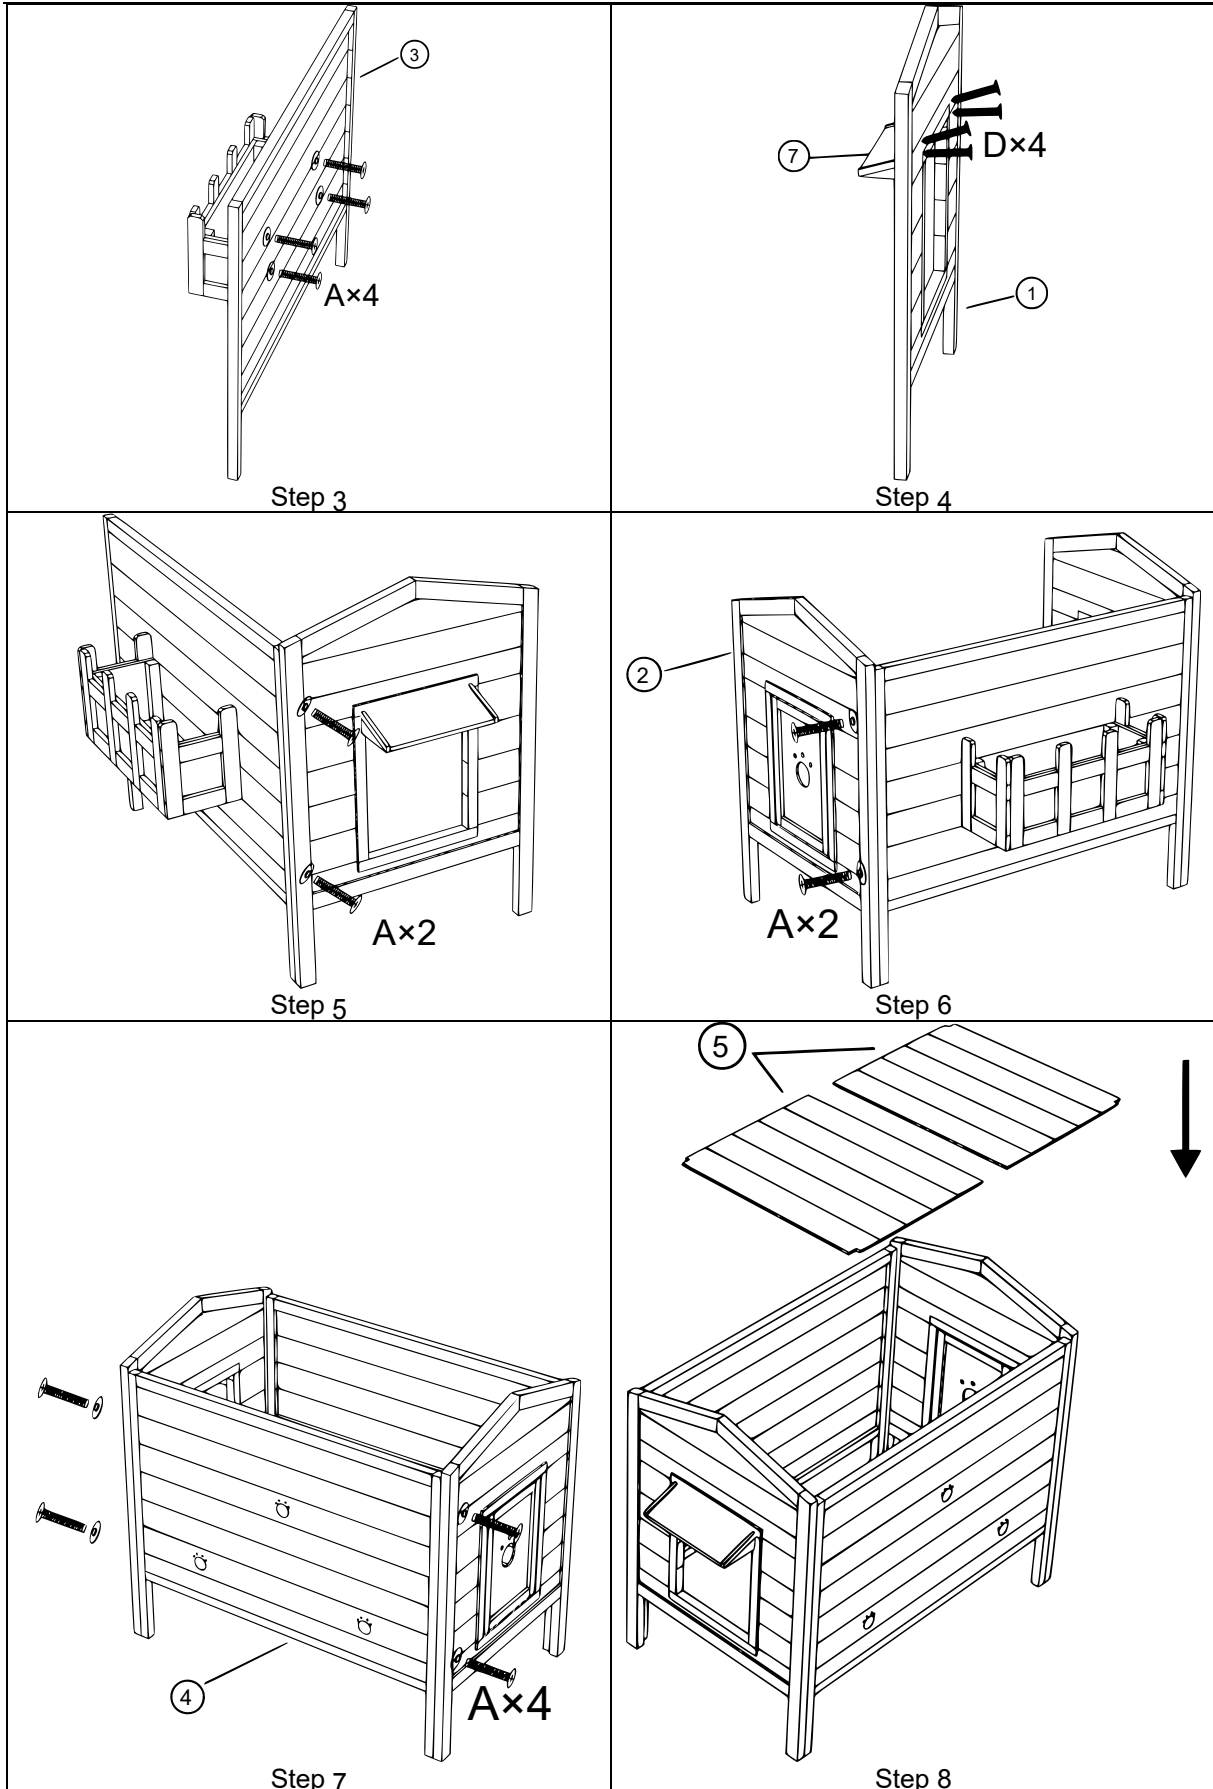

# 52201 – Wooden Weatherproof Cat House with Lodge Terrace

⑤×2

⑥×2

⑦

⑧

⑨

⑩×2

⑪

⑫×2

⑬×2

⑭

A		M6×50	16
B		3.5×35	8
C		3.0×25	8
D		3.5×40	12

**Pleasant stay!**

**Important note:** The reprint or reproduction, even of excerpts, and any commercial use, even in part of this instruction manual requires the written permission of the WilTec Wildanger Technik GmbH.