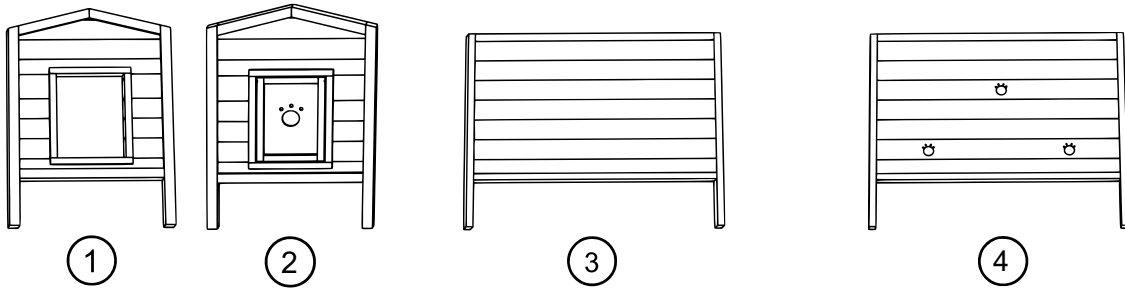

# 52201 – Wooden Weatherproof Cat House with Lodge Terrace

⑤×2

⑥×2

⑦

⑧

⑨

⑩×2

⑪

⑫×2

⑬×2

⑭

A		M6×50	16
B		3.5×35	8
C		3.0×25	8
D		3.5×40	12

**Pleasant stay!**

**Important note:** The reprint or reproduction, even of excerpts, and any commercial use, even in part of this instruction manual requires the written permission of the WilTec Wildanger Technik GmbH.