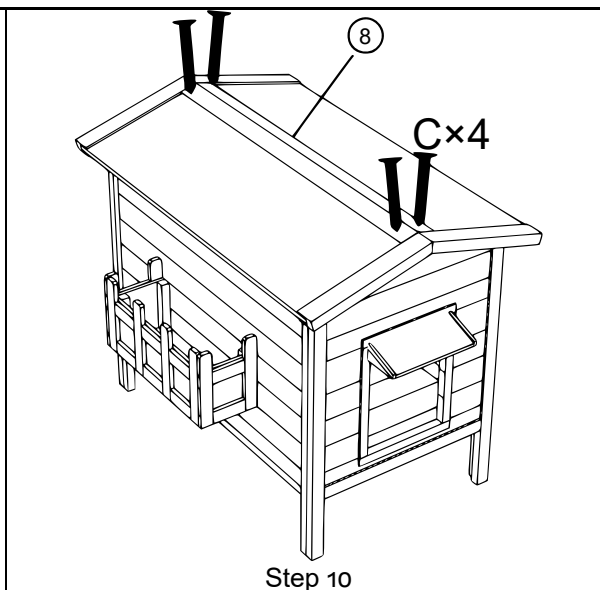

# 52201 – Wooden Weatherproof Cat House with Lodge Terrace

⑤×2

⑥×2

⑦

⑧

⑨

⑩×2

⑪

⑫×2

⑬×2

⑭

A		M6×50	16
B		3.5×35	8
C		3.0×25	8
D		3.5×40	12

**Pleasant stay!**

**Important note:** The reprint or reproduction, even of excerpts, and any commercial use, even in part of this instruction manual requires the written permission of the WilTec Wildanger Technik GmbH.