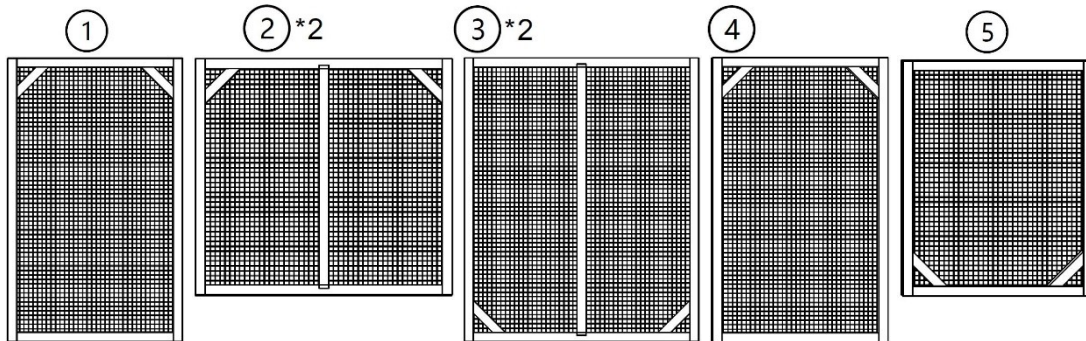

ASSEMBLY INSTRUCTIONS

52202 – Outdoor Pet Playpen for Cats

(12)*12	(13)*6	(14)	(15)	(16)	(17)*2
A	B	C	D	E	F
 M6×45	 3.5×50	 3.5×40	 3.0×16	 3.5×35	 3.0×20
24	20	20	24	12	6

ASSEMBLY INSTRUCTIONS

<p>Step 1</p> <p>B*4 C*2</p>	<p>Step 2</p> <p>C*2</p>
<p>Step 3</p> <p>B*3 C*3</p>	<p>Step 4</p> <p>C*3</p>
<p>Step 5</p> <p>A*24</p>	<p>Step 6</p> <p>D*24</p>

<p>Step 7</p> <p>C*4 B*4</p>	<p>Step 8</p> <p>C*3 B*1</p>
<p>Step 9</p> <p>B*2</p>	<p>Step 10</p> <p>B*3 C*3</p>
<p>Step 11</p> <p>E*16</p>	<p>Step 12</p> <p>F*6</p>

Pleasant stay!

Important note: The reprint or reproduction, even of excerpts, and any commercial use, even in part of this instruction manual requires the written permission of the WilTec Wildanger Technik GmbH.