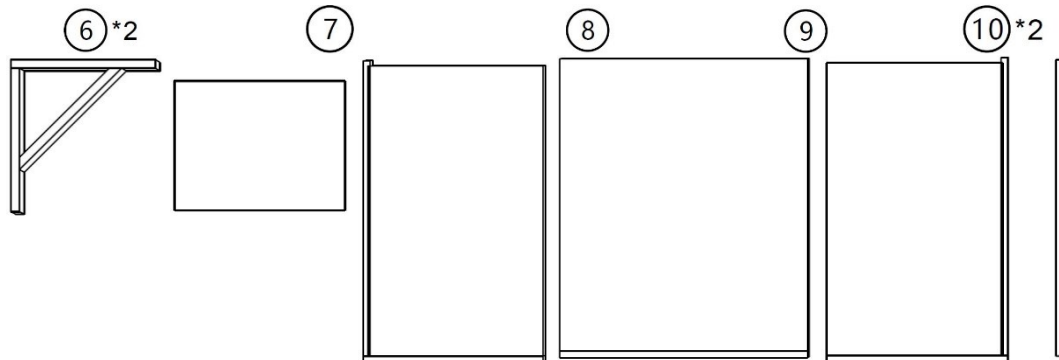

ASSEMBLY INSTRUCTIONS

52202 – Outdoor Pet Playpen for Cats

(12)*12	(13)*6	(14)	(15)	(16)	(17)*2
A	B	C	D	E	F
 M6×45	 3.5×50	 3.5×40	 3.0×16	 3.5×35	 3.0×20
24	20	20	24	12	6

ASSEMBLY INSTRUCTIONS

<p>Step 1</p> <p>B*4 C*2</p>	<p>Step 2</p> <p>C*2</p>
<p>Step 3</p> <p>B*3 C*3</p>	<p>Step 4</p> <p>C*3</p>
<p>Step 5</p> <p>A*24</p>	<p>Step 6</p> <p>D*24</p>

<p>Step 7</p> <p>C*4 B*4</p>	<p>Step 8</p> <p>C*3 B*1</p>
<p>Step 9</p> <p>B*2</p>	<p>Step 10</p> <p>B*3 C*3</p>
<p>Step 11</p> <p>E*16</p>	<p>Step 12</p> <p>F*6</p>

Pleasant stay!

Important note: The reprint or reproduction, even of excerpts, and any commercial use, even in part of this instruction manual requires the written permission of the WilTec Wildanger Technik GmbH.