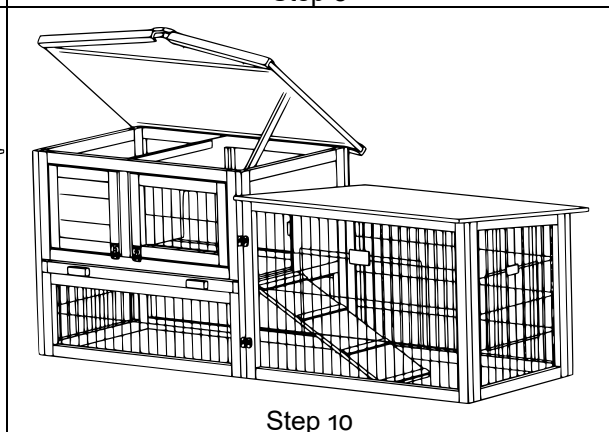

ASSEMBLY INSTRUCTIONS

52410 – Rabbit Hutch with Open Enclosure

A	B	C	D	E	H
3.5×40	3.0×35	3.0×20	3.0×14		
16	12	4	24	8	4

**May your rabbits
grow and prosper
in their new barn.**

Important note:

The reprint or reproduction, even of excerpts, and any commercial use, even in part of this instruction manual requires the written permission of the WilTec Wildanger Technik GmbH.