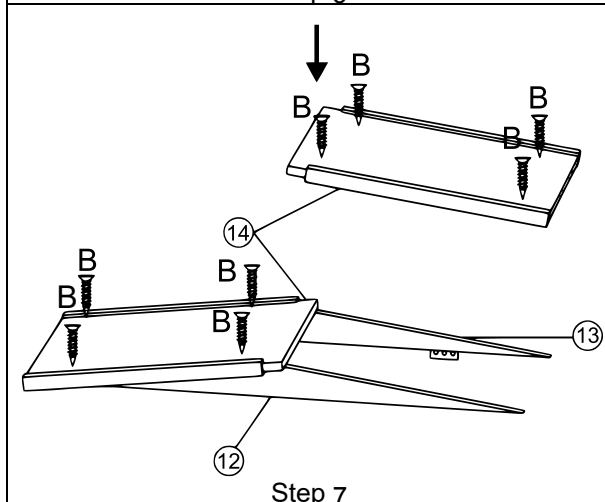

ASSEMBLY INSTRUCTIONS

52410 – Rabbit Hutch with Open Enclosure

A	B	C	D	E	H
3.5×40	3.0×35	3.0×20	3.0×14		
16	12	4	24	8	4

**May your rabbits
grow and prosper
in their new barn.**

Important note:

The reprint or reproduction, even of excerpts, and any commercial use, even in part of this instruction manual requires the written permission of the WilTec Wildanger Technik GmbH.