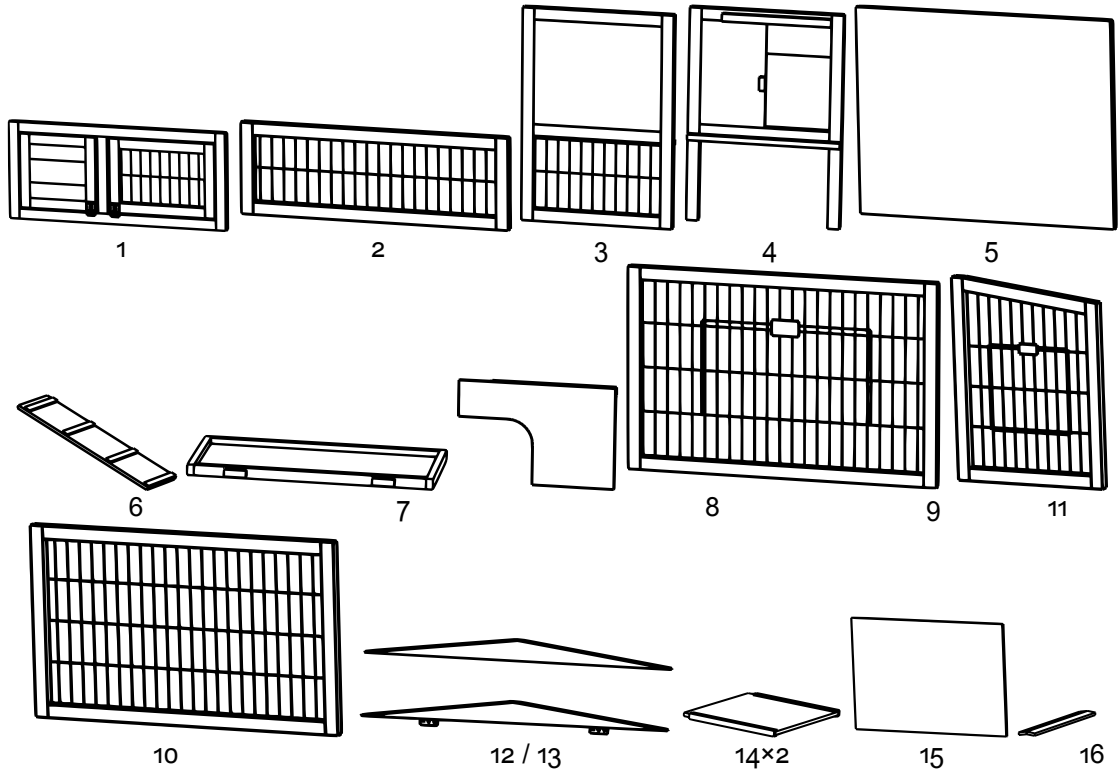

ASSEMBLY INSTRUCTIONS

52410 – Rabbit Hutch with Open Enclosure

A	B	C	D	E	H
3.5×40	3.0×35	3.0×20	3.0×14		
16	12	4	24	8	4

**May your rabbits
grow and prosper
in their new barn.**

Important note:

The reprint or reproduction, even of excerpts, and any commercial use, even in part of this instruction manual requires the written permission of the WilTec Wildanger Technik GmbH.