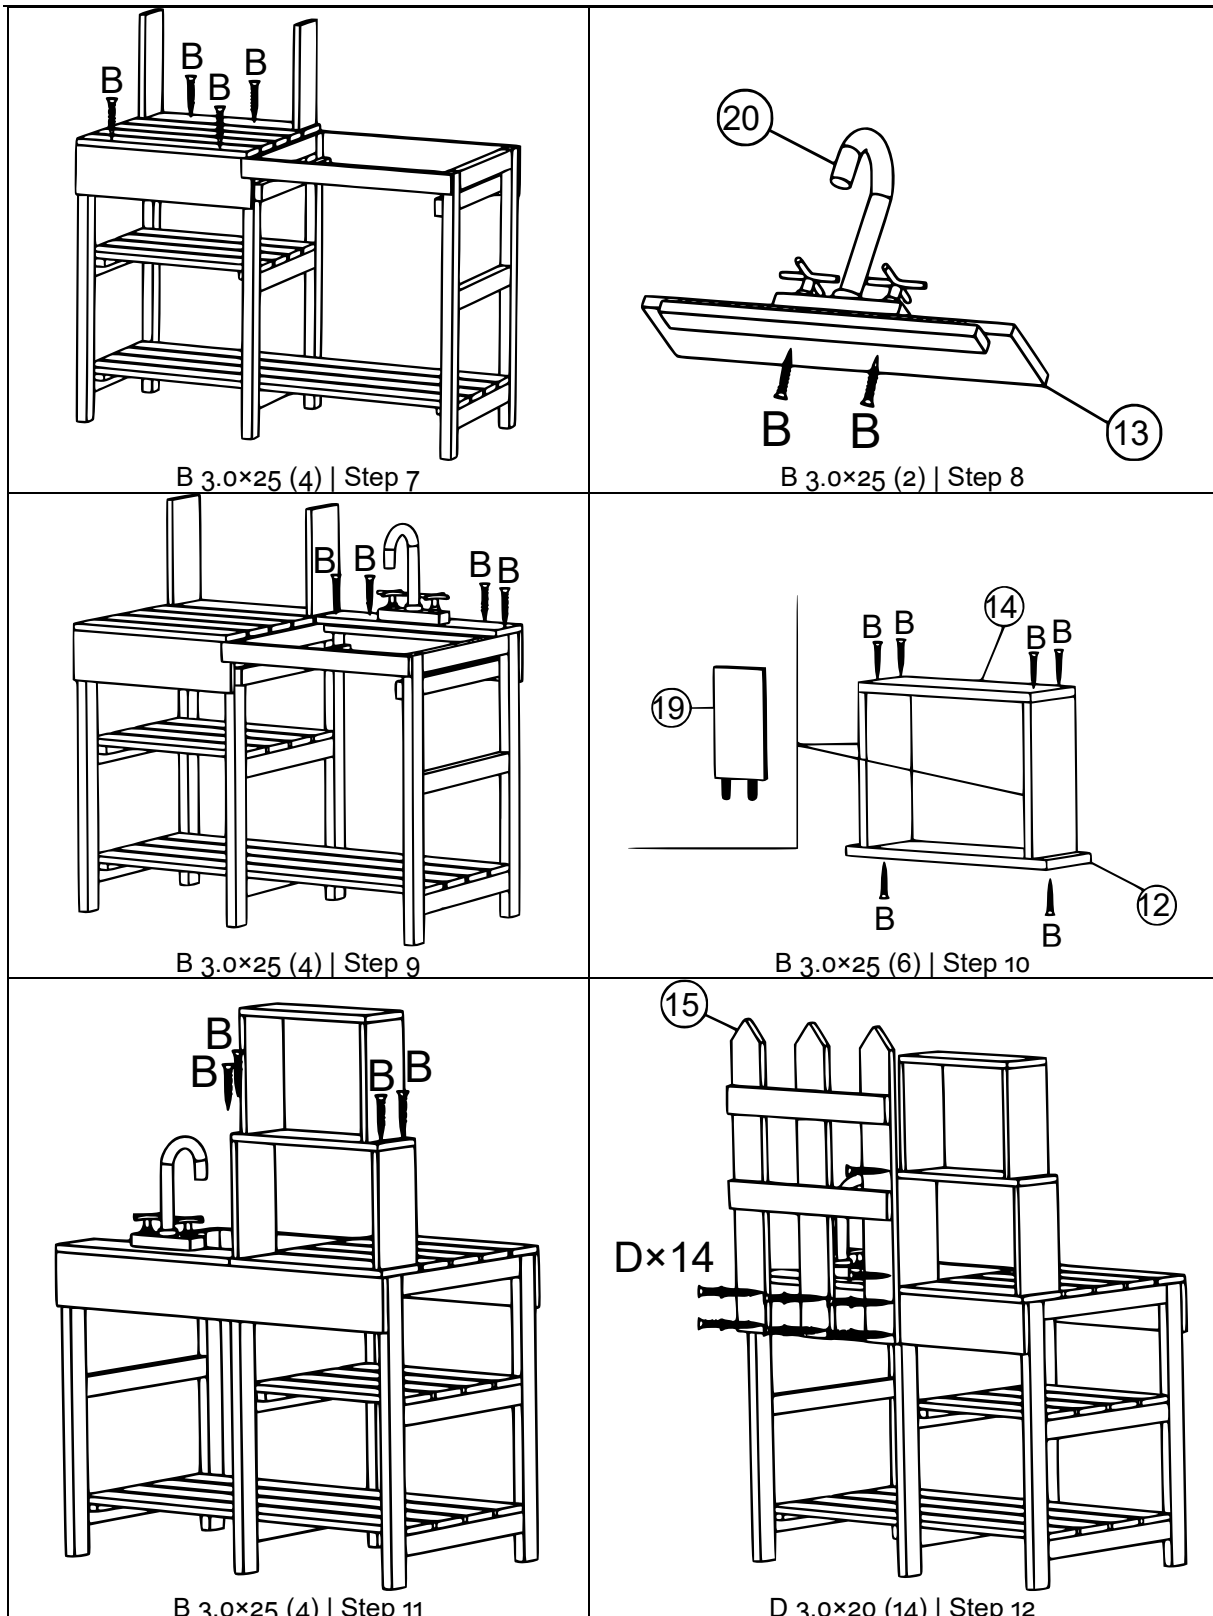

## 52417 – Outdoor Play Kitchen with Shelf and Sink

A 3.5×40		18								
B 3.0×25		42	①	②	③	④	⑤	⑥	⑦	⑧
C 3.5×30		4								
D 3.0×20		14								
⑨	⑩	⑪×2	⑫	⑬	⑭	⑮	⑯×2	⑰×4	⑱	⑲×2
									⑳	㉑

**Fetch thy pans and kettles! Take pot luck!**