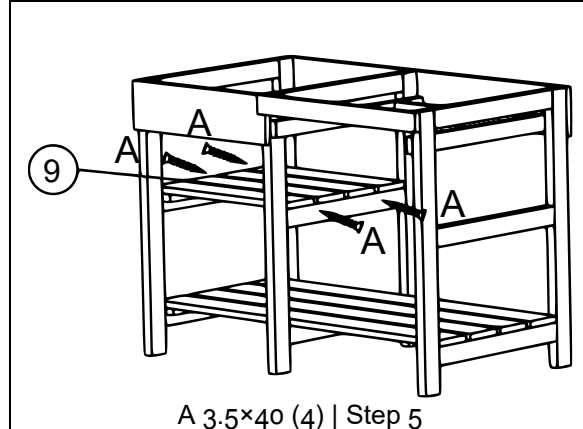

## 52417 – Outdoor Play Kitchen with Shelf and Sink

A 3.5×40		18								
B 3.0×25		42	①	②	③	④	⑤	⑥	⑦	⑧
C 3.5×30		4								
D 3.0×20		14								
⑨	⑩	⑪×2	⑫	⑬	⑭	⑮	⑯×2	⑰×4	⑱	⑲×2
									⑳	㉑

**Fetch thy pans and kettles! Take pot luck!**