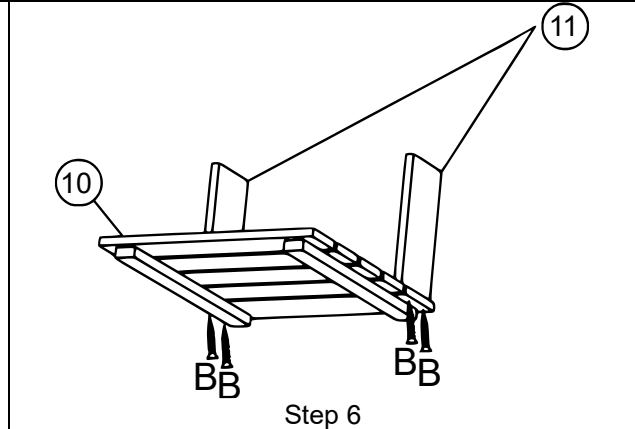

## 52417 – Outdoor Play Kitchen with Shelf and Sink

A 3.5×40		18								
B 3.0×25		42	①	②	③	④	⑤	⑥	⑦	⑧
C 3.5×30		4								
D 3.0×20		14								
⑨	⑩	⑪×2	⑫	⑬	⑭	⑮	⑯×2	⑰×4	⑱	⑲×2
									⑳	㉑

**Fetch thy pans and kettles! Take pot luck!**