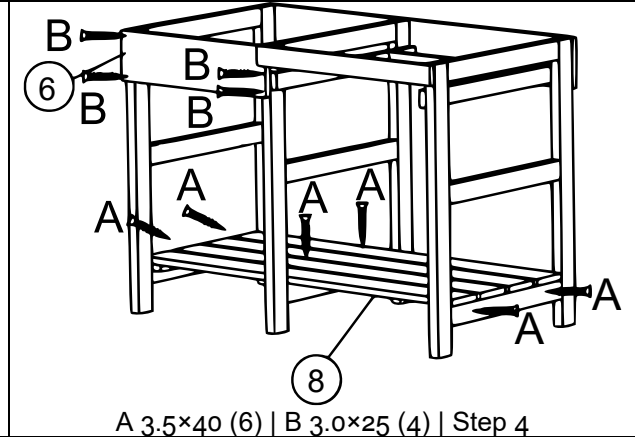

## 52417 – Outdoor Play Kitchen with Shelf and Sink

A 3.5×40		18								
B 3.0×25		42	①	②	③	④	⑤	⑥	⑦	⑧
C 3.5×30		4								
D 3.0×20		14								
⑨	⑩	⑪×2	⑫	⑬	⑭	⑮	⑯×2	⑰×4	⑱	⑲×2
									⑳	㉑

**Fetch thy pans and kettles! Take pot luck!**