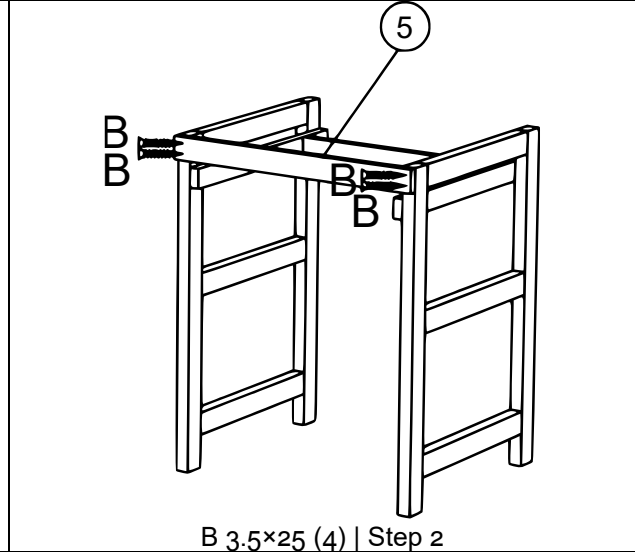

## 52417 – Outdoor Play Kitchen with Shelf and Sink

A 3.5×40		18								
B 3.0×25		42	①	②	③	④	⑤	⑥	⑦	⑧
C 3.5×30		4								
D 3.0×20		14								
⑨	⑩	⑪×2	⑫	⑬	⑭	⑮	⑯×2	⑰×4	⑱	⑲×2
									⑳	㉑

**Fetch thy pans and kettles! Take pot luck!**