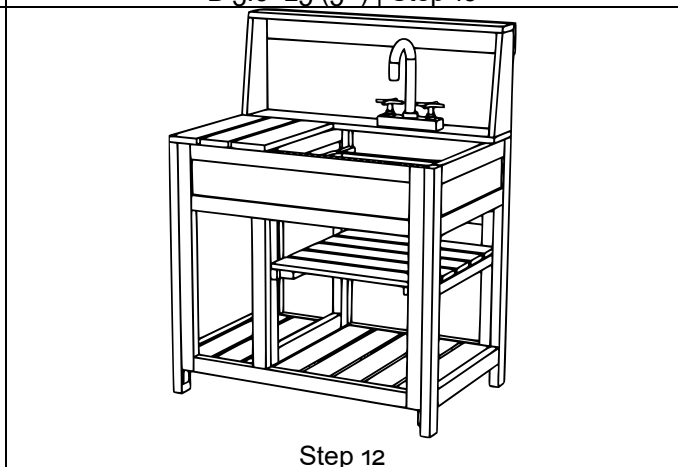

toboli ASSEMBLY INSTRUCTIONS

52418 – Children's Outdoor Play Kitchen

<p>A 3,5×40  12</p> <p>B 3,0×25  24</p>	
<p>A 3.5×40 (2×) Step 1</p>	<p>A 3.5×40 (2×) Step 2</p>
<p>A 3.5×40 (2×) Step 3</p>	<p>A 3.5×40 (6×) Step 4</p>
<p>Step 5</p>	<p>B 3.0×25 (4×) Step 6</p>

B 3.0×25 (6×) | Step 7

B 3.0×25 (5×) | Step 8

B 3.0×25 (4×) | Step 9

B 3.0×25 (5×) | Step 10

Step 11

Step 12

First fill, then clear, last do the dishes!

Important note: