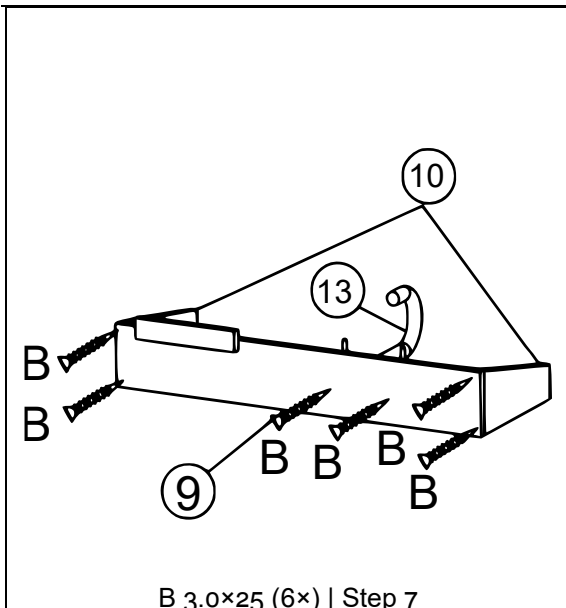

toboli ASSEMBLY INSTRUCTIONS

52418 – Children's Outdoor Play Kitchen

<p>A 3,5×40  12</p> <p>B 3,0×25  24</p>	
<p>A 3.5×40 (2×) Step 1</p>	<p>A 3.5×40 (2×) Step 2</p>
<p>A 3.5×40 (2×) Step 3</p>	<p>A 3.5×40 (6×) Step 4</p>
<p>Step 5</p>	<p>B 3.0×25 (4×) Step 6</p>

B 3.0×25 (6×) | Step 7

B 3.0×25 (5×) | Step 8

B 3.0×25 (4×) | Step 9

B 3.0×25 (5×) | Step 10

Step 11

Step 12

First fill, then clear, last do the dishes!

Important note: