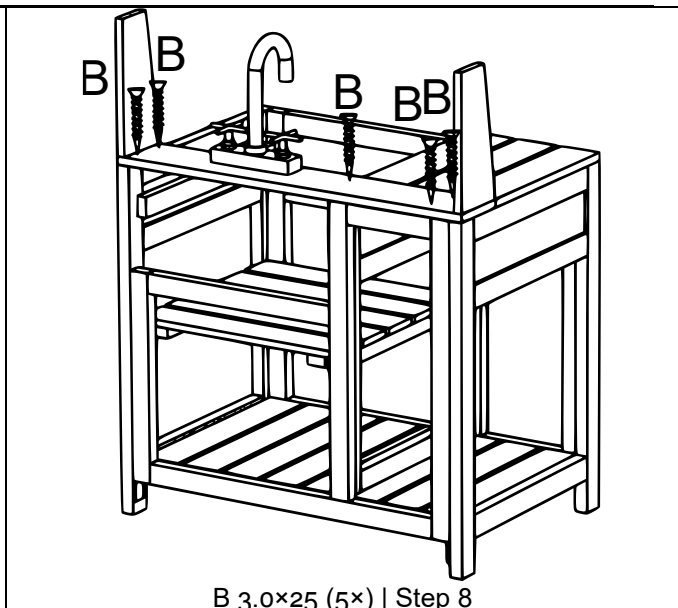

toboli ASSEMBLY INSTRUCTIONS

52418 – Children's Outdoor Play Kitchen

<p>A 3,5×40  12</p> <p>B 3,0×25  24</p>	
<p>A 3.5×40 (2×) Step 1</p>	<p>A 3.5×40 (2×) Step 2</p>
<p>A 3.5×40 (2×) Step 3</p>	<p>A 3.5×40 (6×) Step 4</p>
<p>Step 5</p>	<p>B 3.0×25 (4×) Step 6</p>

B 3.0×25 (6×) | Step 7

B 3.0×25 (5×) | Step 8

B 3.0×25 (4×) | Step 9

B 3.0×25 (5×) | Step 10

Step 11

Step 12

First fill, then clear, last do the dishes!

Important note: