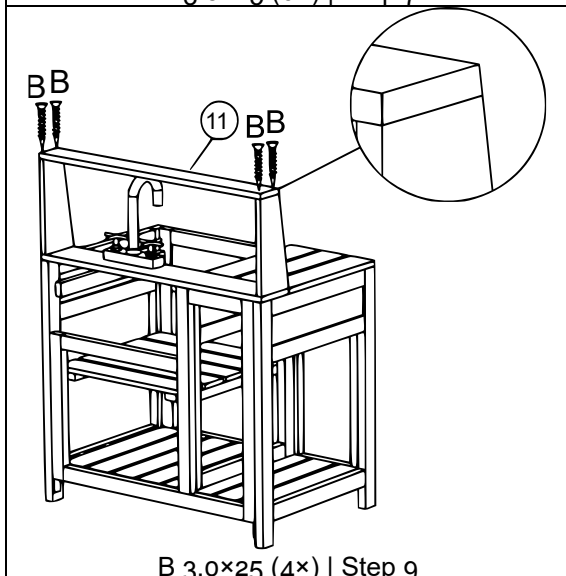

toboli ASSEMBLY INSTRUCTIONS

52418 – Children's Outdoor Play Kitchen

<p>A 3,5×40  12</p> <p>B 3,0×25  24</p>	
<p>A 3.5×40 (2×) Step 1</p>	<p>A 3.5×40 (2×) Step 2</p>
<p>A 3.5×40 (2×) Step 3</p>	<p>A 3.5×40 (6×) Step 4</p>
<p>Step 5</p>	<p>B 3.0×25 (4×) Step 6</p>

B 3.0×25 (6×) | Step 7

B 3.0×25 (5×) | Step 8

B 3.0×25 (4×) | Step 9

B 3.0×25 (5×) | Step 10

Step 11

Step 12

First fill, then clear, last do the dishes!

Important note: