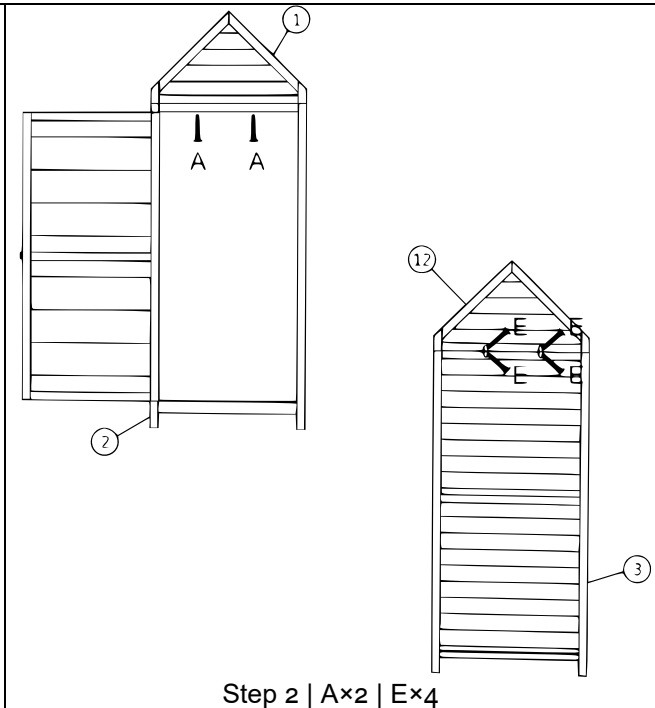

52420 – Compact Garden Cabinet

- A 3.5x60 2x
 - B 3.5x40 20x
 - C 3.5x35 8x
 - D 3.0x25 4x
 - E 3.0x14 4x
 - F 3.0x30 10x
 - G M6x50 9x
-
- 20x
 - 2x

Important note:

The reprint or reproduction, even of excerpts, and any commercial use, even in part of this instruction manual requires the written permission of the WilTec Wildanger Technik GmbH.