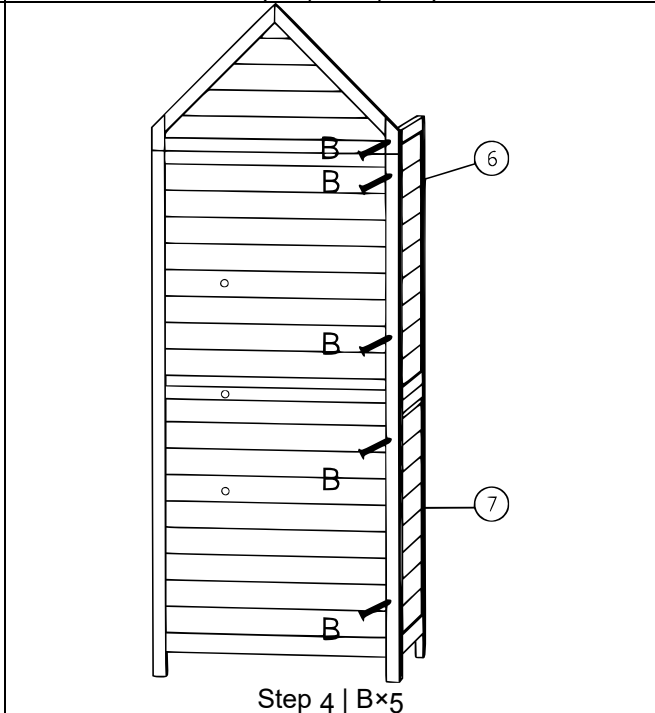

52420 – Compact Garden Cabinet

- A 3.5x60 2x
 - B 3.5x40 20x
 - C 3.5x35 8x
 - D 3.0x25 4x
 - E 3.0x14 4x
 - F 3.0x30 10x
 - G M6x50 9x
-
- 20x
 - 2x

Important note:

The reprint or reproduction, even of excerpts, and any commercial use, even in part of this instruction manual requires the written permission of the WilTec Wildanger Technik GmbH.