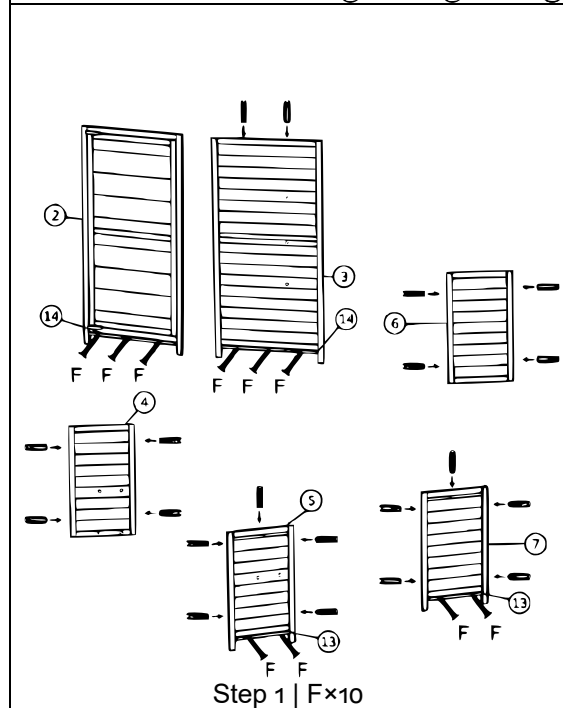

52420 – Compact Garden Cabinet

- A 3.5x60 2x
 - B 3.5x40 20x
 - C 3.5x35 8x
 - D 3.0x25 4x
 - E 3.0x14 4x
 - F 3.0x30 10x
 - G M6x50 9x
-
- 20x
 - 2x

Important note:

The reprint or reproduction, even of excerpts, and any commercial use, even in part of this instruction manual requires the written permission of the WilTec Wildanger Technik GmbH.