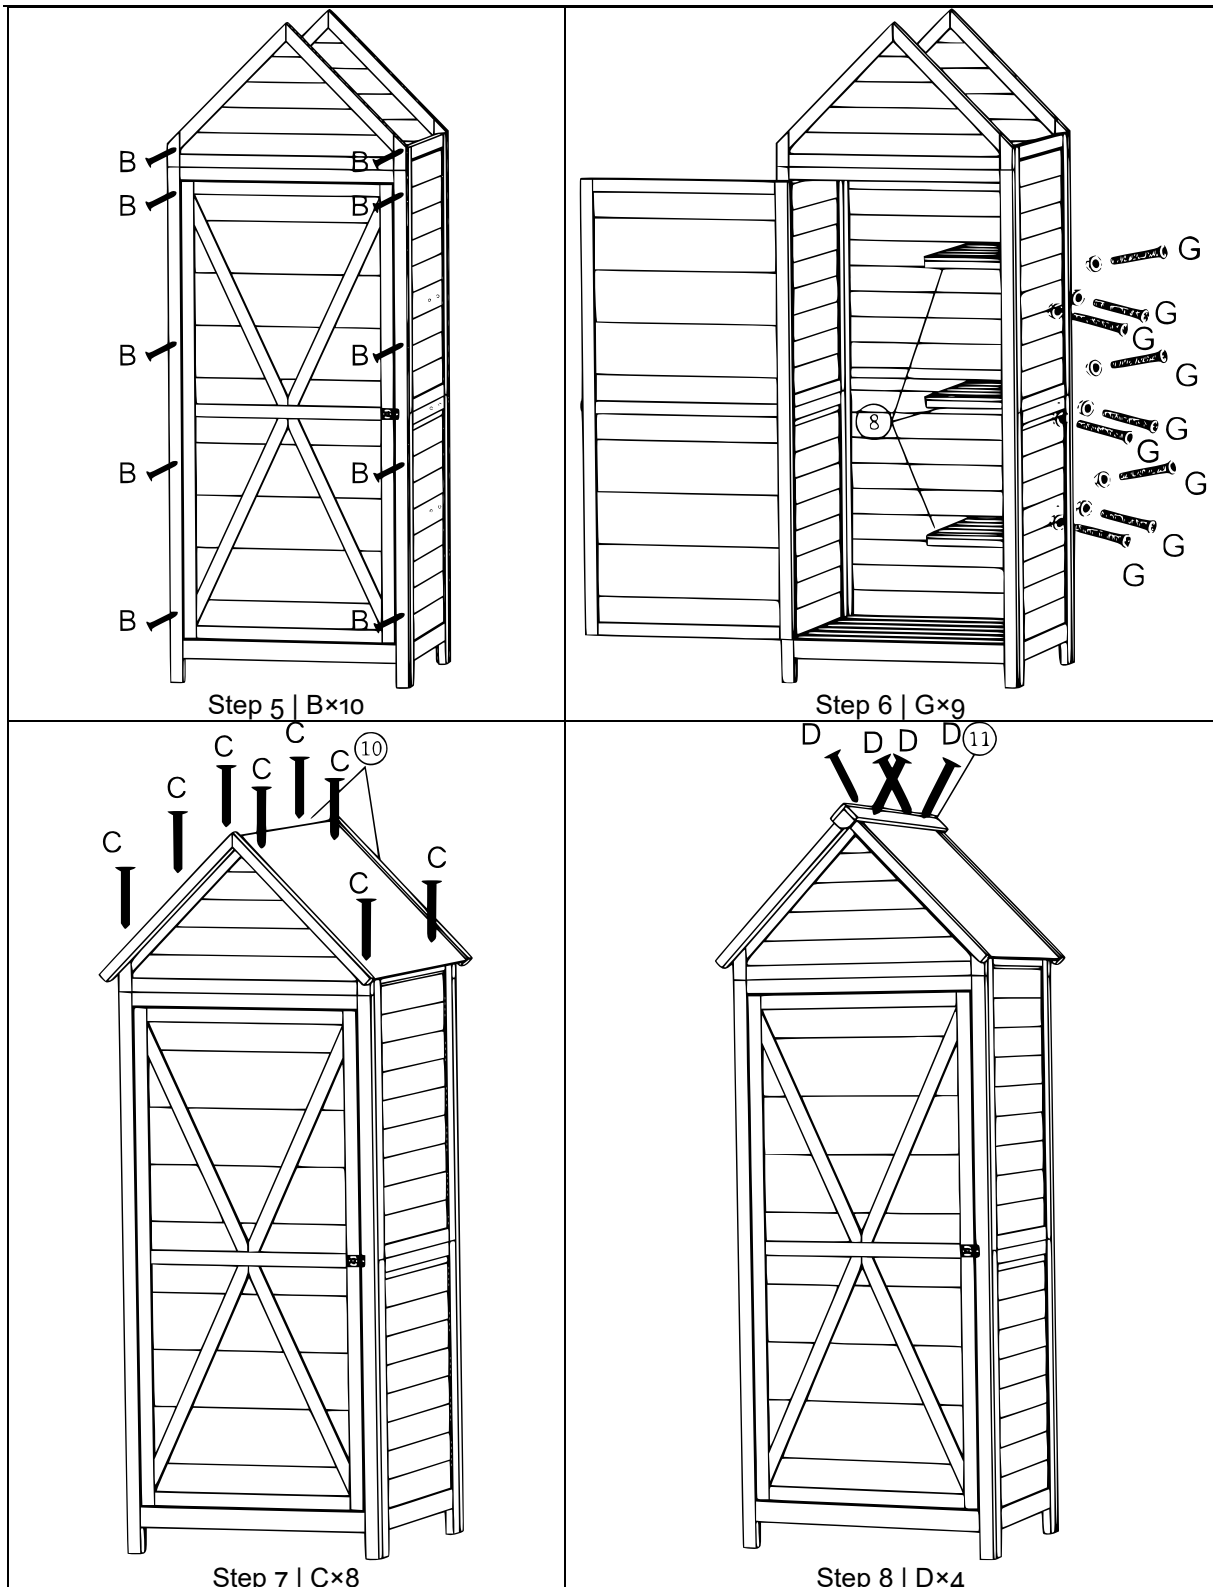

52420 – Compact Garden Cabinet

- A 3.5x60 2x
 - B 3.5x40 20x
 - C 3.5x35 8x
 - D 3.0x25 4x
 - E 3.0x14 4x
 - F 3.0x30 10x
 - G M6x50 9x
-
- 20x
 - 2x

Important note:

The reprint or reproduction, even of excerpts, and any commercial use, even in part of this instruction manual requires the written permission of the WilTec Wildanger Technik GmbH.