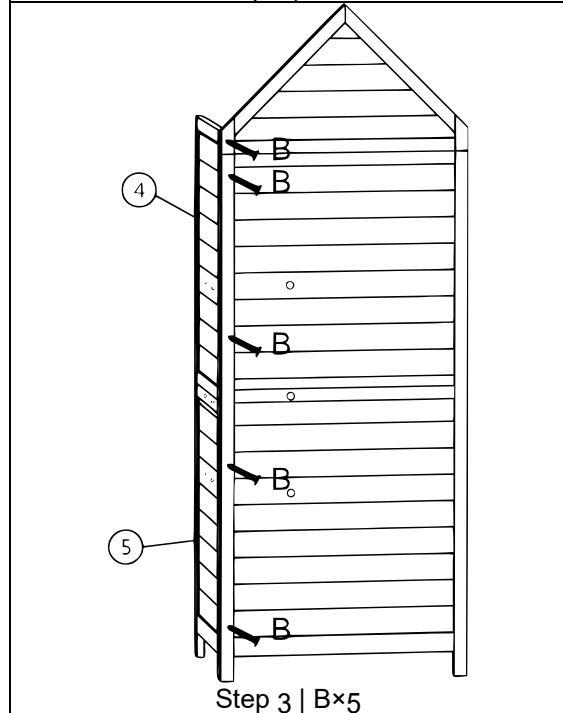

52420 – Compact Garden Cabinet

- A 3.5x60 2x
 - B 3.5x40 20x
 - C 3.5x35 8x
 - D 3.0x25 4x
 - E 3.0x14 4x
 - F 3.0x30 10x
 - G M6x50 9x
-
- 20x
 - 2x

Important note:

The reprint or reproduction, even of excerpts, and any commercial use, even in part of this instruction manual requires the written permission of the WilTec Wildanger Technik GmbH.