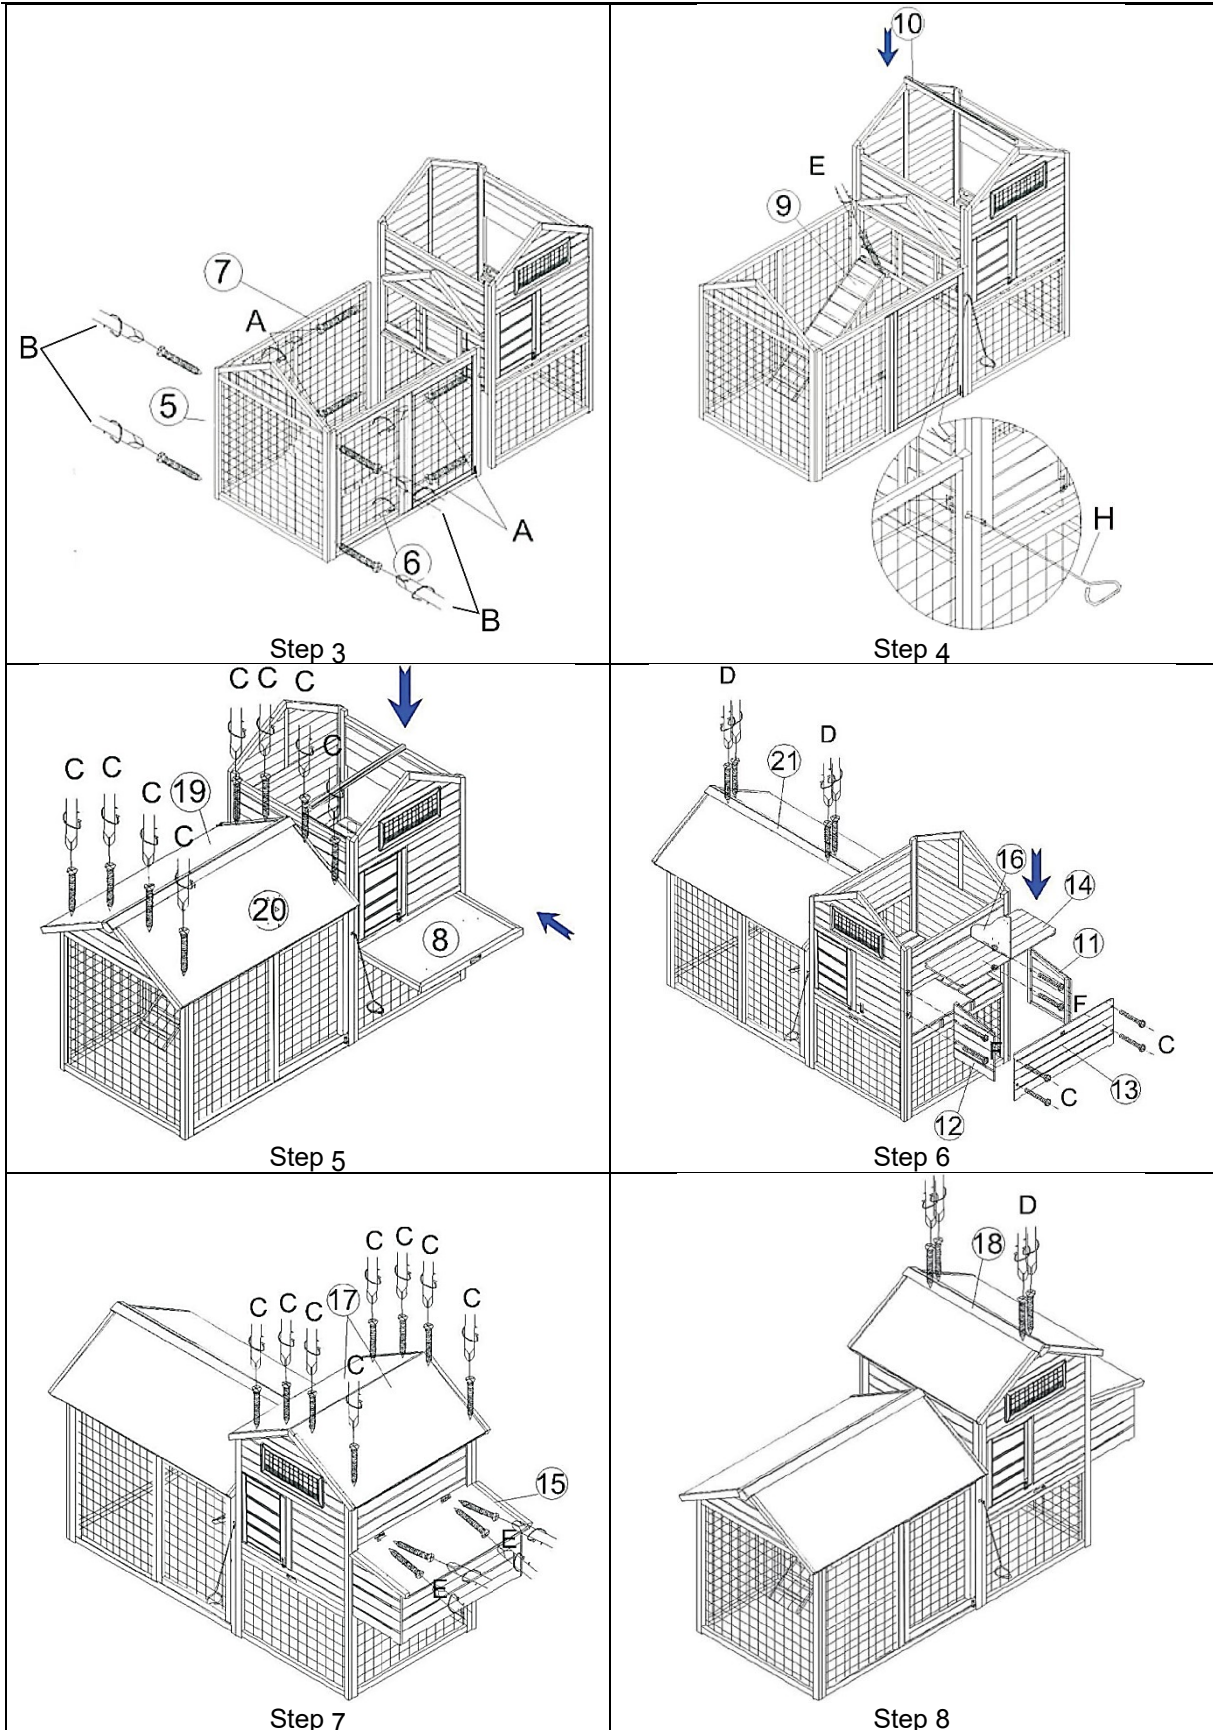

ASSEMBLY INSTRUCTIONS

52424 – Chicken Coop with Nesting Box and Open Enclosure

<p>A M3.5×60 4+1pcs</p> <p>B M3.5×45 14+1pcs</p> <p>C M3.5×35 12+1pcs</p> <p>D M3.5×25 8+1pcs</p> <p>E M3×16 8+1pcs</p> <p>F M6×50 4+1pcs</p> <p>G 1pc</p>	
<p style="text-align: center;">Step 1</p>	<p style="text-align: center;">Step 2</p>