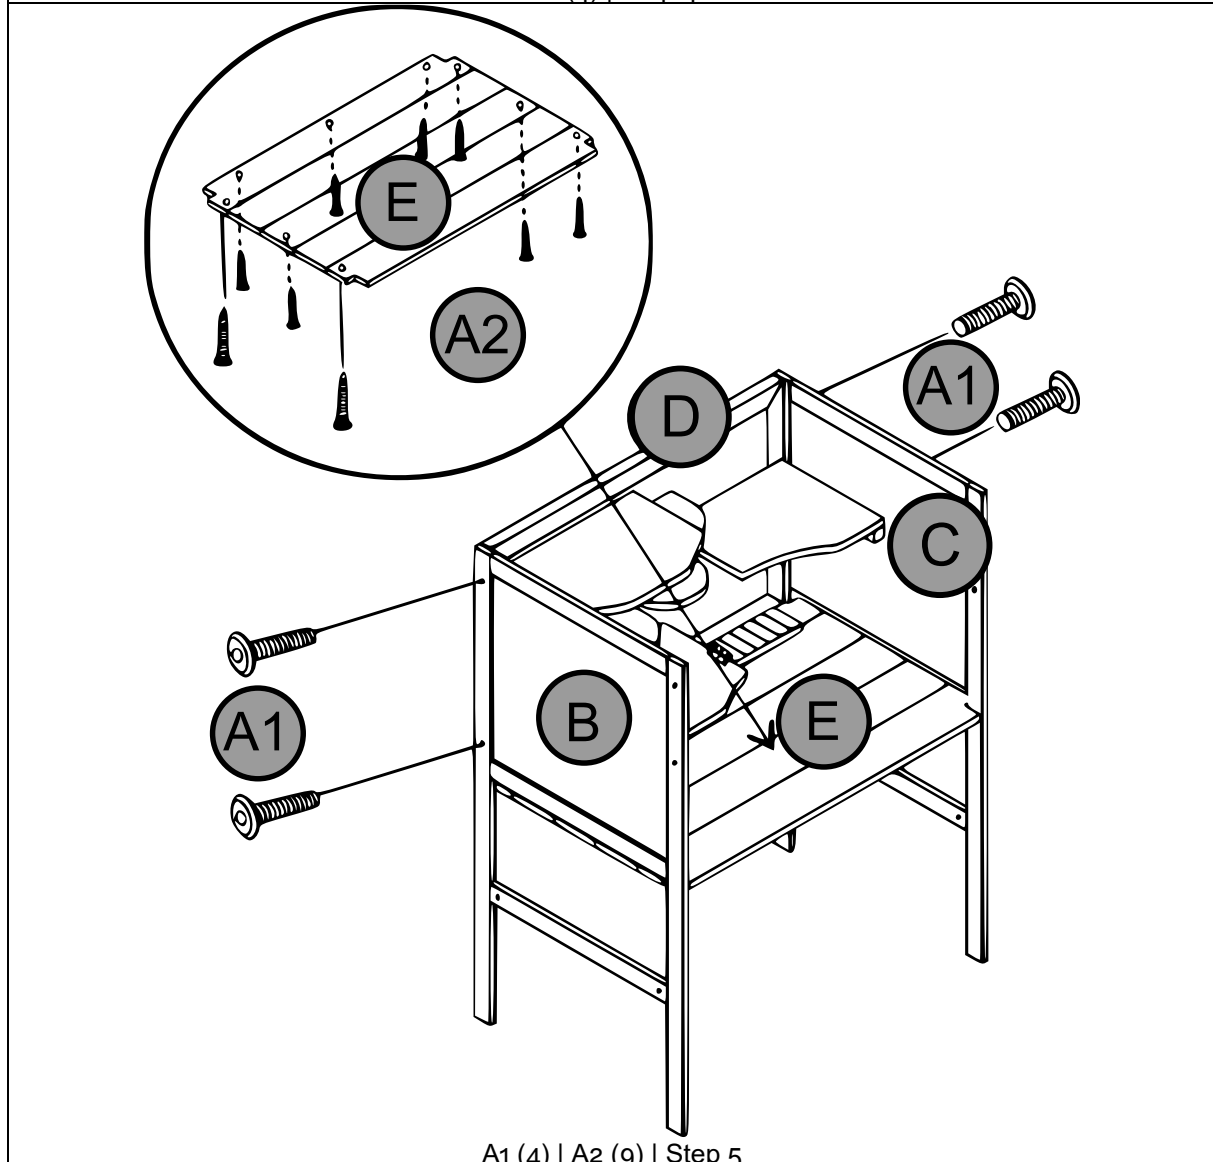

60193 – Rodent Cage

Letter	Figure	Qty.	Letter	Figure	Qty.
A ₁	 M6×30	12	F		1
A ₂	 M4×30	24	G		1
A ₃	 M4×25	2	H		1
A ₄	 M3×12	30	I		1
A ₅	 M1.5×8	4	J		1
A ₆		1	K		3
A ₇		5	L		1
A ₈		1	M		1
B C		1	N		1
D E		1	O P		1

ASSEMBLY INSTRUCTIONS

A2 (4) | Step 4

A1 (4) | A2 (9) | Step 5

ASSEMBLY INSTRUCTIONS

A2 (3) | Step 6

A1 (8) | Step 7

Important note:

The reprint or reproduction, even of excerpts, and any commercial use, even in part of this instruction manual requires the written permission of the WilTec Wildanger Technik GmbH.