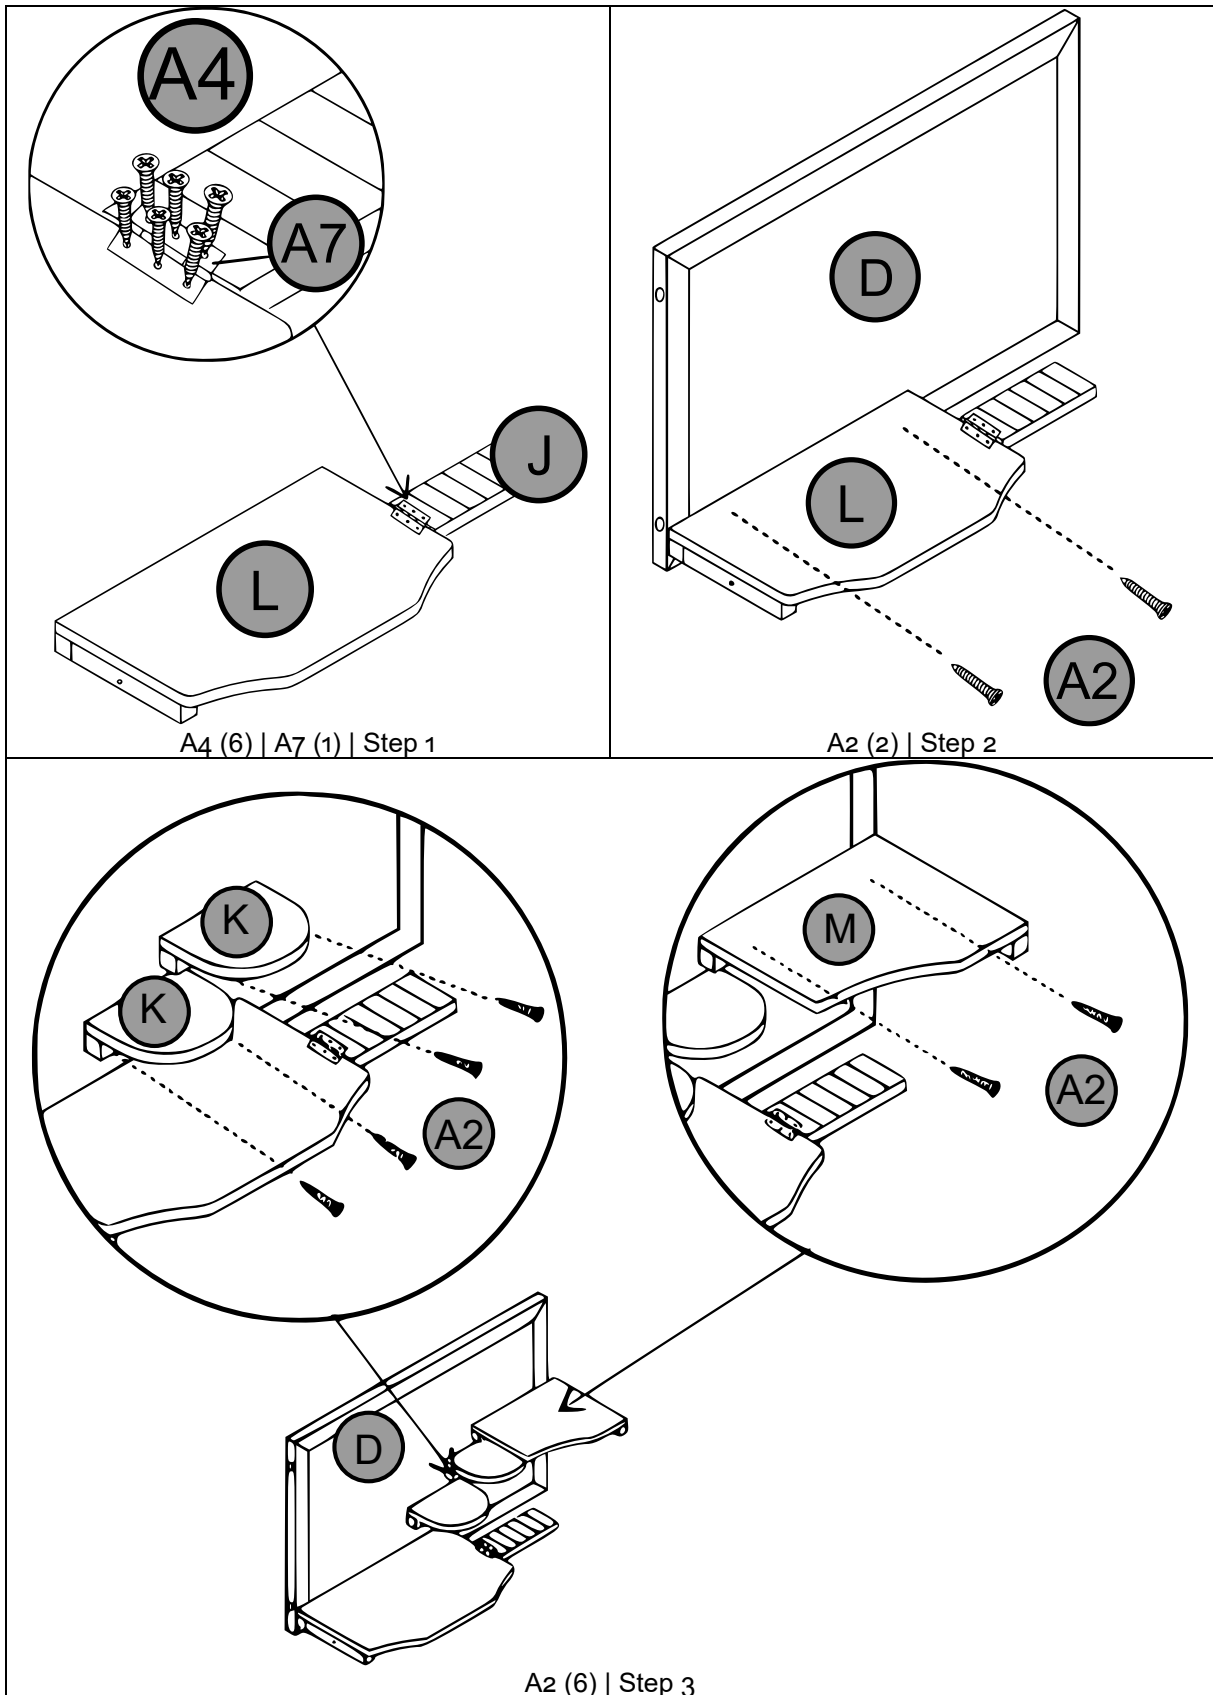

60193 – Rodent Cage

Letter	Figure	Qty.	Letter	Figure	Qty.
A ₁	 M6×30	12	F		1
A ₂	 M4×30	24	G		1
A ₃	 M4×25	2	H		1
A ₄	 M3×12	30	I		1
A ₅	 M1.5×8	4	J		1
A ₆		1	K		3
A ₇		5	L		1
A ₈		1	M		1
B C		1	N		1
D E		1	O P		1

ASSEMBLY INSTRUCTIONS

A2 (4) | Step 4

A1 (4) | A2 (9) | Step 5

ASSEMBLY INSTRUCTIONS

A2 (3) | Step 6

A1 (8) | Step 7

Important note:

The reprint or reproduction, even of excerpts, and any commercial use, even in part of this instruction manual requires the written permission of the WilTec Wildanger Technik GmbH.