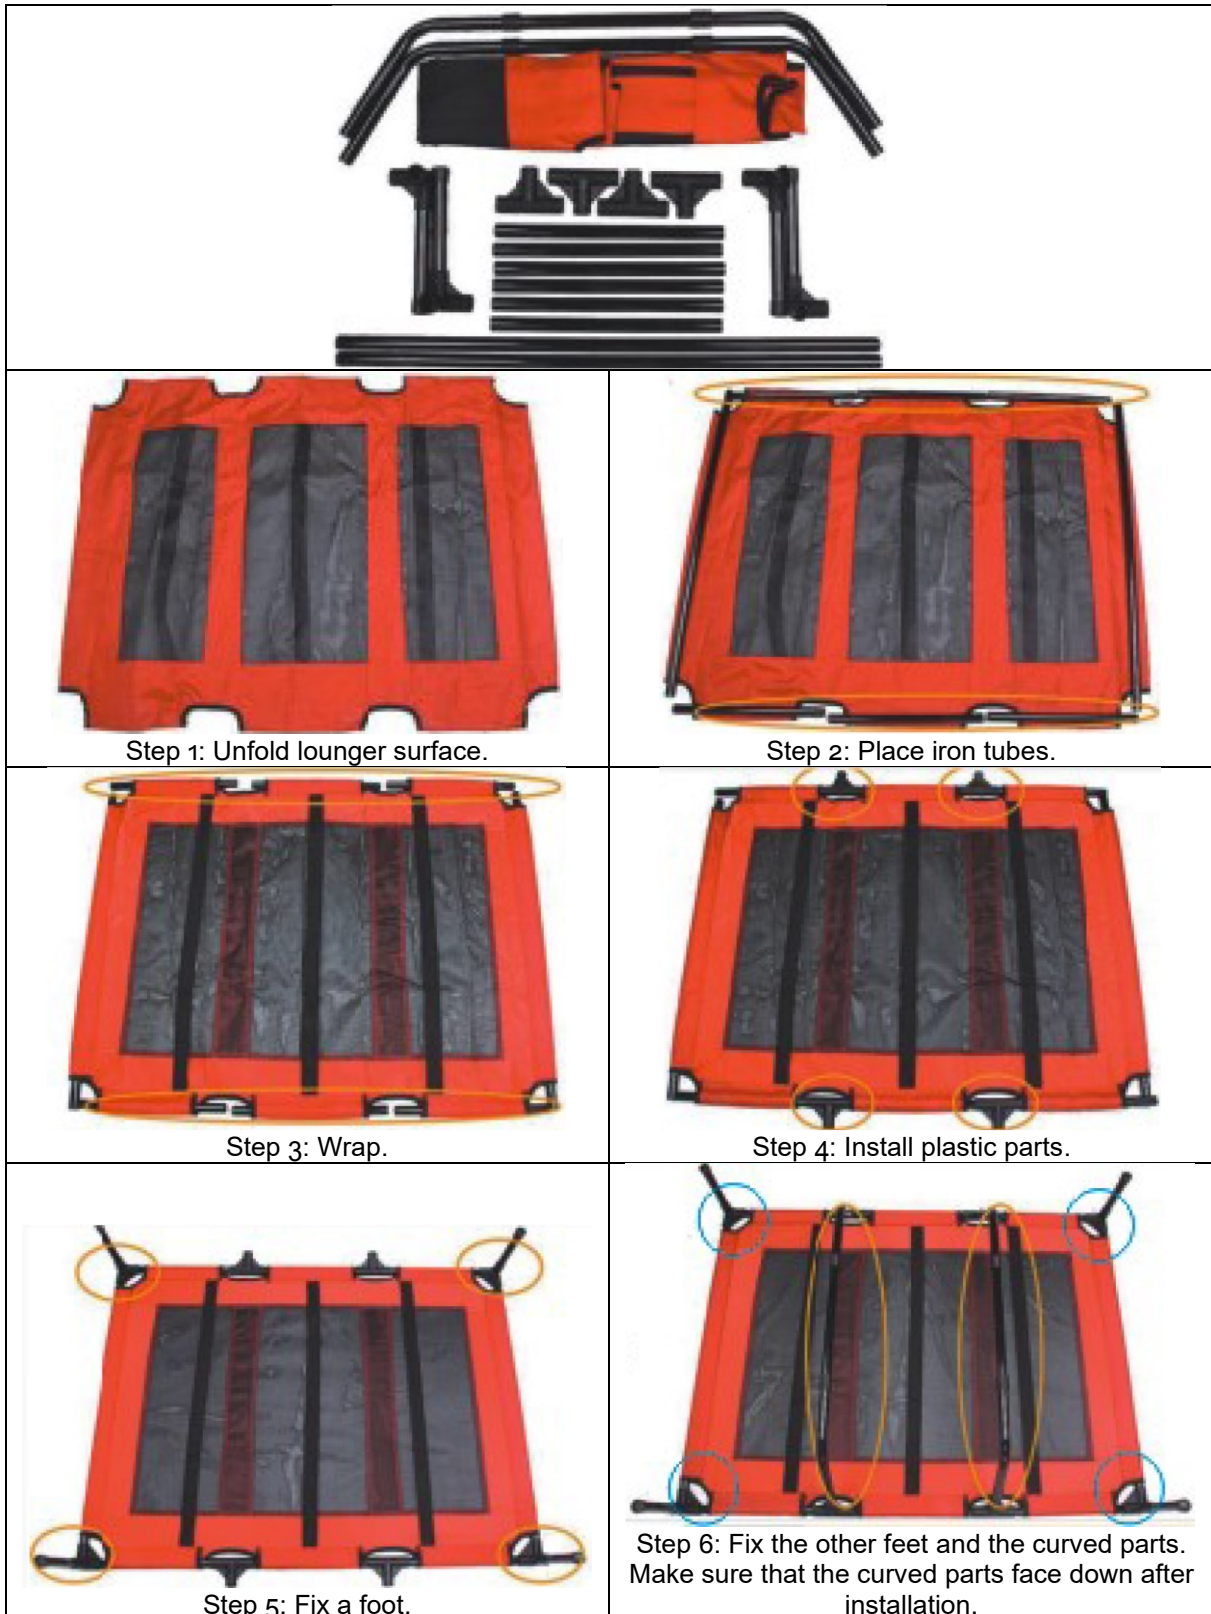

## 61160, 61162 – Pet Lounger 122×93×20

**Important Note:** Reproduction and any commercial use (of parts) of this operating manual, requires a written permission of Wil-Tec Wildanger Technik GmbH.