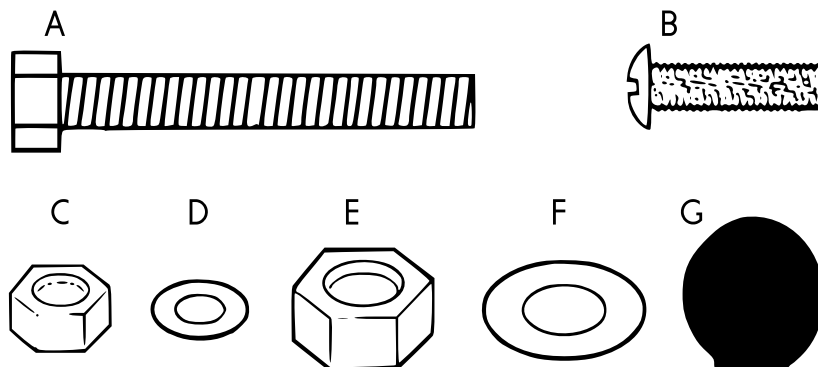

61305-61307 – Garden Tipping Cart

Exploded view

Parts list

Letter	Name	Letter	Name
A	Loading area (1)	E	Front axle assembly (1)
B	Lock (1)	F	Wheels (4)
C	Front frame (1)	G	Handle (1)
D	Rear axle assembly (1)	H	Rear struts (2)

Screwing parts

Letter	Name	Letter	Name
A	M8×60 hex bolt (1)	E	M12 nylon nut (4)
B	M8×20 bolt (14)	F	M12 flat washer (4)
C	M8 nylon nut (15)	G	Plastic coupling (1)
D	M8 flat washer (15)		

Important Note: Reproduction and any commercial use (of parts) of this operating manual, requires a written permission of WilTec Wildanger Technik GmbH.