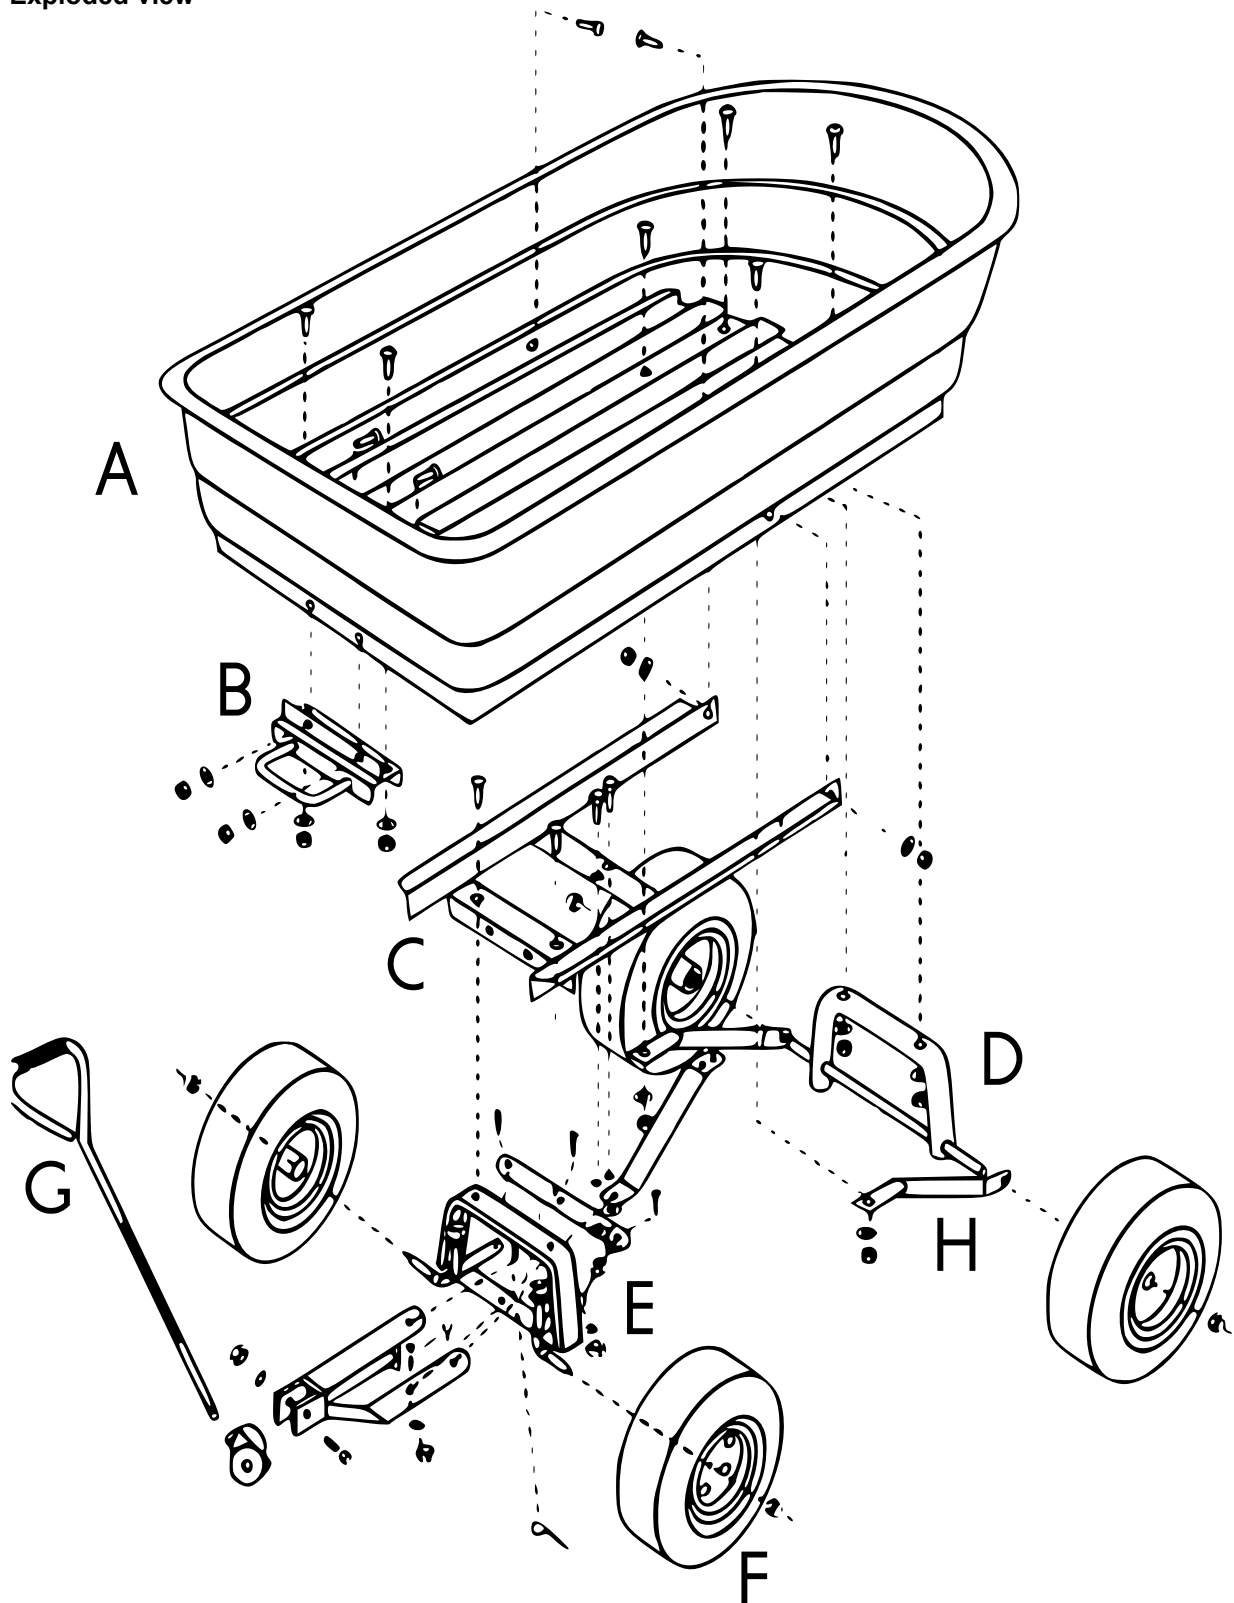

61305-61307 – Garden Tipping Cart

Exploded view

Parts list

Letter	Name	Letter	Name
A	Loading area (1)	E	Front axle assembly (1)
B	Lock (1)	F	Wheels (4)
C	Front frame (1)	G	Handle (1)
D	Rear axle assembly (1)	H	Rear struts (2)

Screwing parts

Letter	Name	Letter	Name
A	M8×60 hex bolt (1)	E	M12 nylon nut (4)
B	M8×20 bolt (14)	F	M12 flat washer (4)
C	M8 nylon nut (15)	G	Plastic coupling (1)
D	M8 flat washer (15)		

Important Note: Reproduction and any commercial use (of parts) of this operating manual, requires a written permission of WilTec Wildanger Technik GmbH.