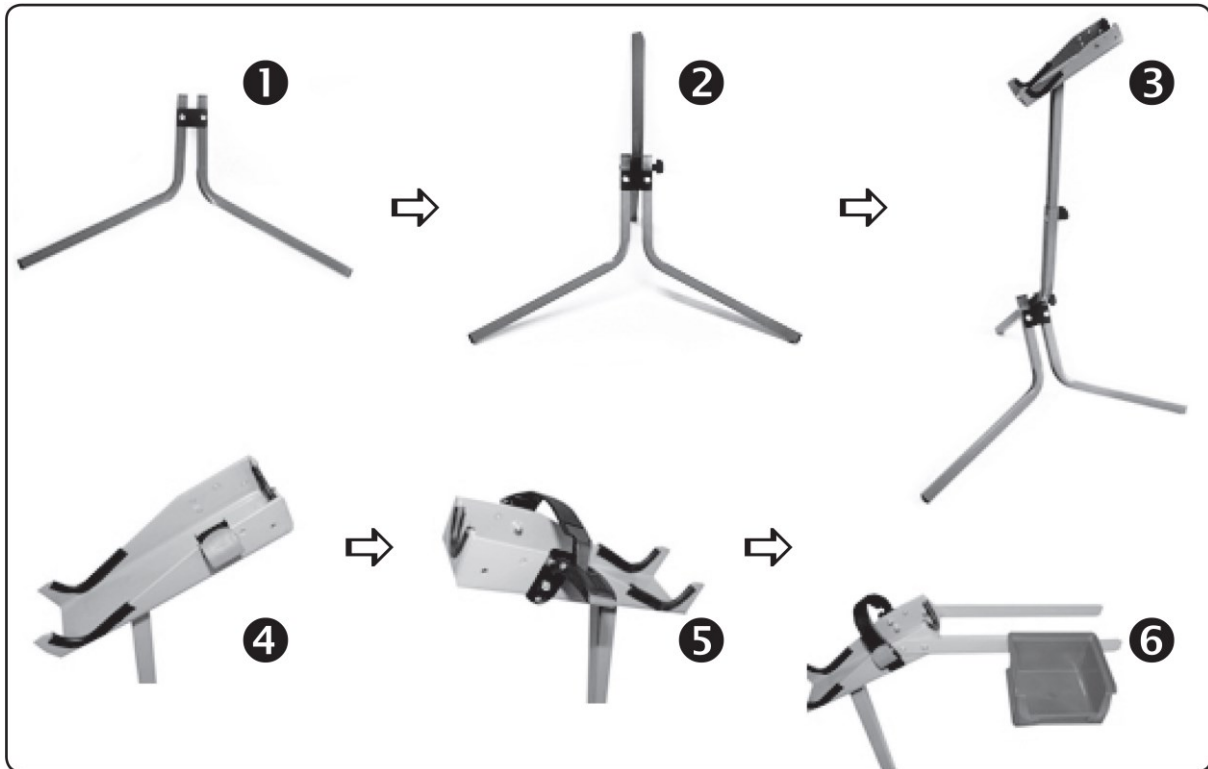

61539 – Bicycle Repair Stand

Important notice: The reprint or reproduction, even of excerpts, and any commercial use, even in part, of this instruction manual require the written permission of WilTec Wildanger Technik GmbH.