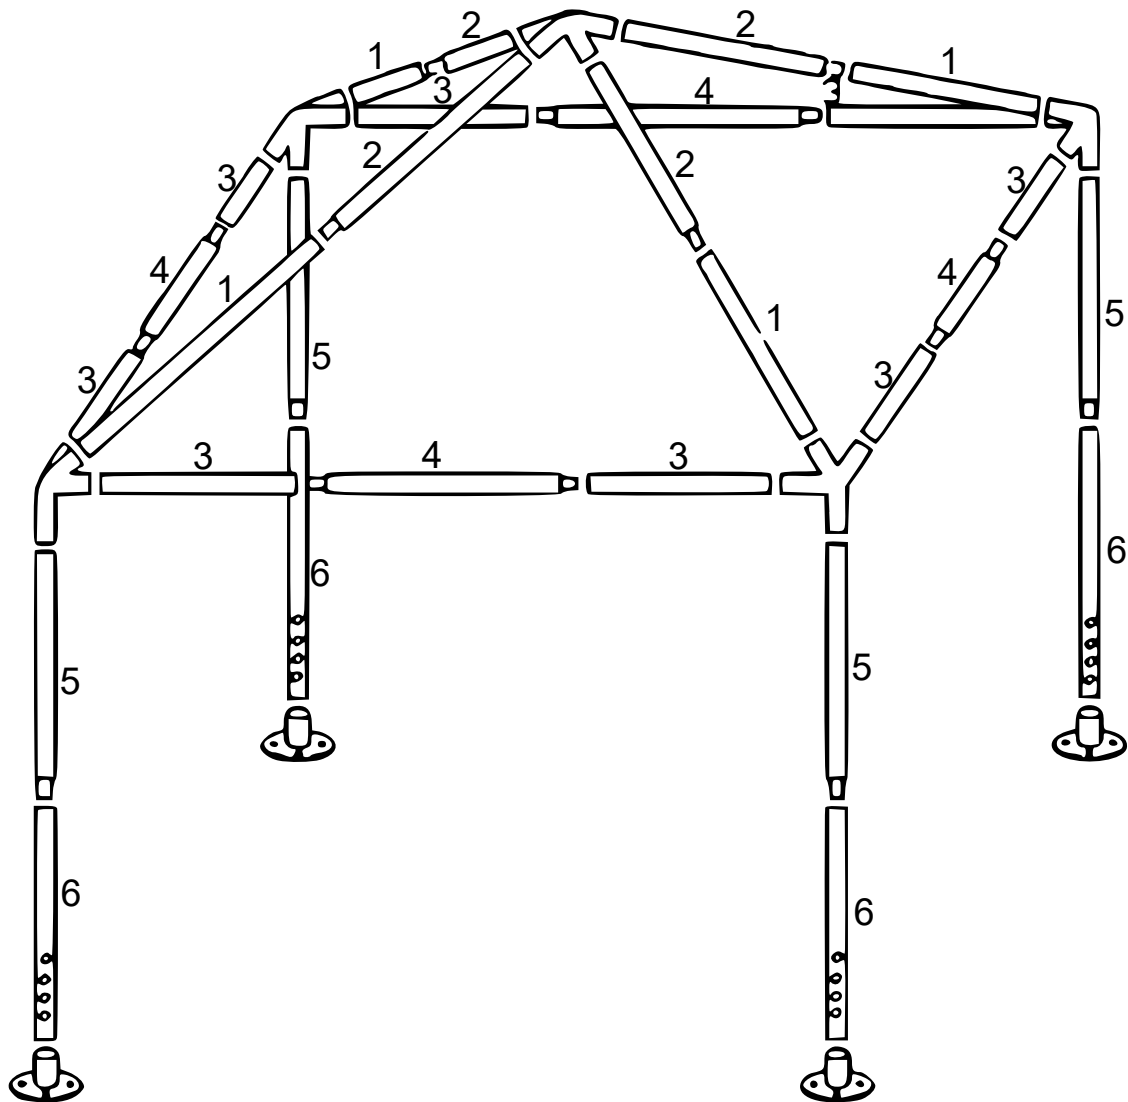

**61800–61802 – Foldable Pavilion 3×3 m with Removable Side Panels**

No	Figure	Qty.	Figure	Qty.
1		4		1
2		4		4
3		8		4
4		4		8
5		4		8
6		4		

**Important Note:** Reproduction and any commercial use (of parts) of this operating manual, requires a written permission of Wil-Tec Wildanger Technik GmbH.