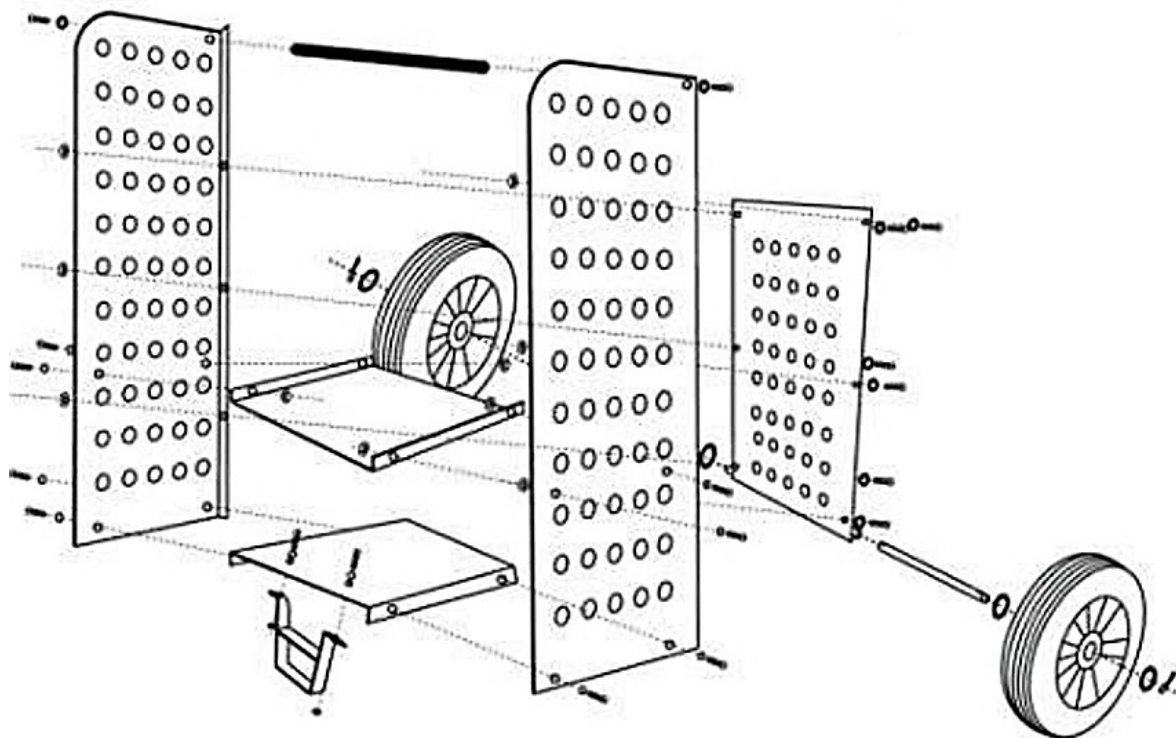

## 61916 – Firewood Trolley XL

	2 x
	1 x
	1 x
	1 x
	1 x
	2 x
	1 x
	1 x
M6x10 mm (14 x)	2 x
M8x15 mm (2 x)	M8x15 mm (2 x)

**Important Note:** Reproduction and any commercial use (of parts) of this operating manual, requires a written permission of WilTec Wildanger Technik GmbH.