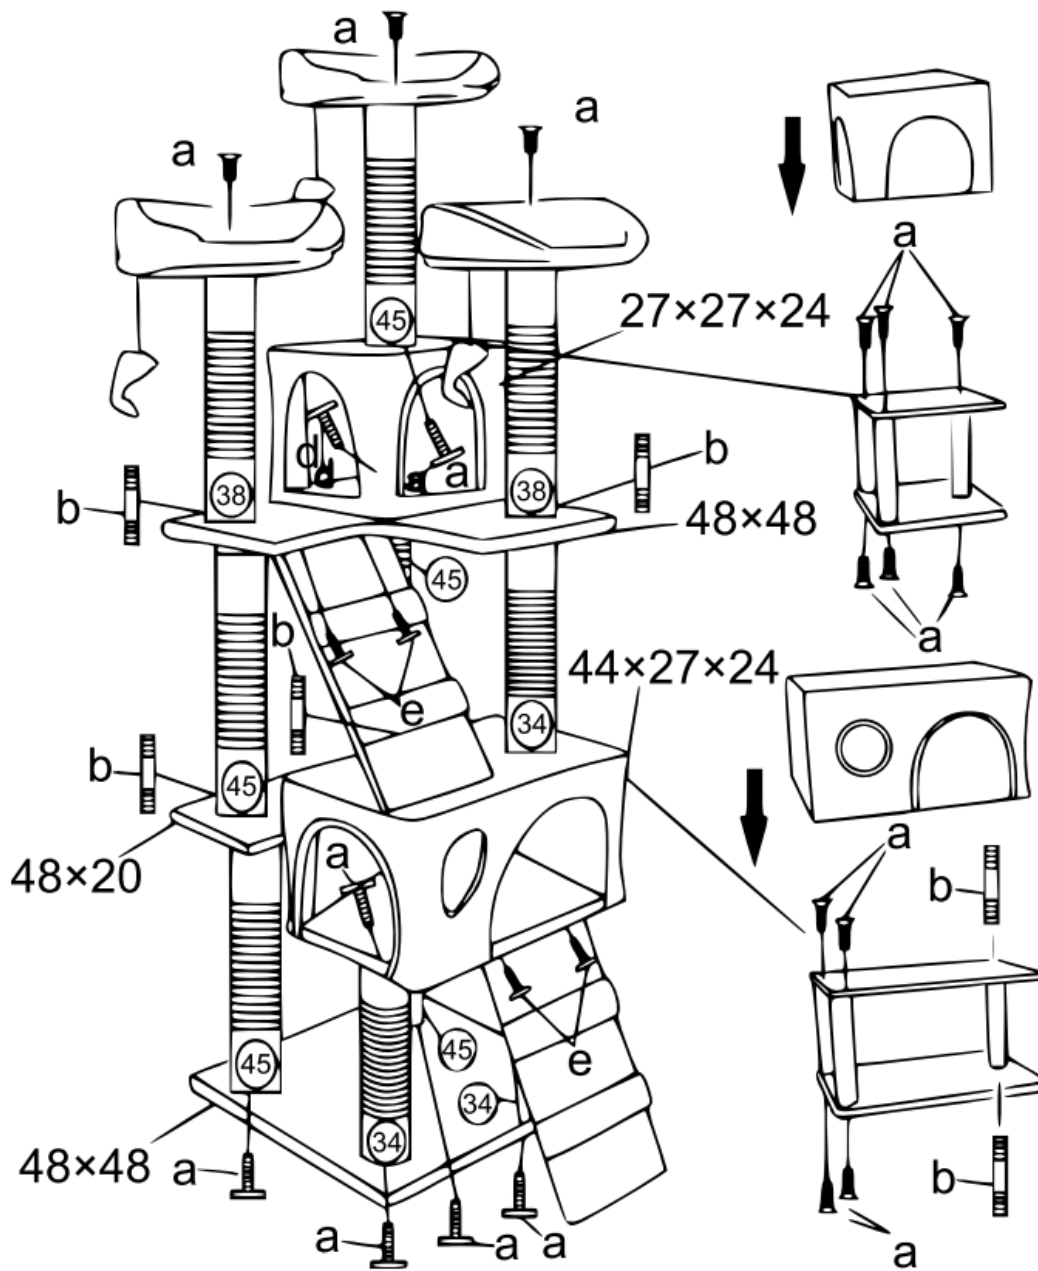

# ASSEMBLY INSTRUCTIONS

## 62091–62095 – Cat Tree

- a  19× M8×40     
 b  6× M8×80     
 d  1× M8×60  
 e  4× M8×20     
 M6  1×

**Important Note:** Reproduction and any commercial use (of parts) of this operating manual, requires a written permission of WilTec Wildanger Technik GmbH.