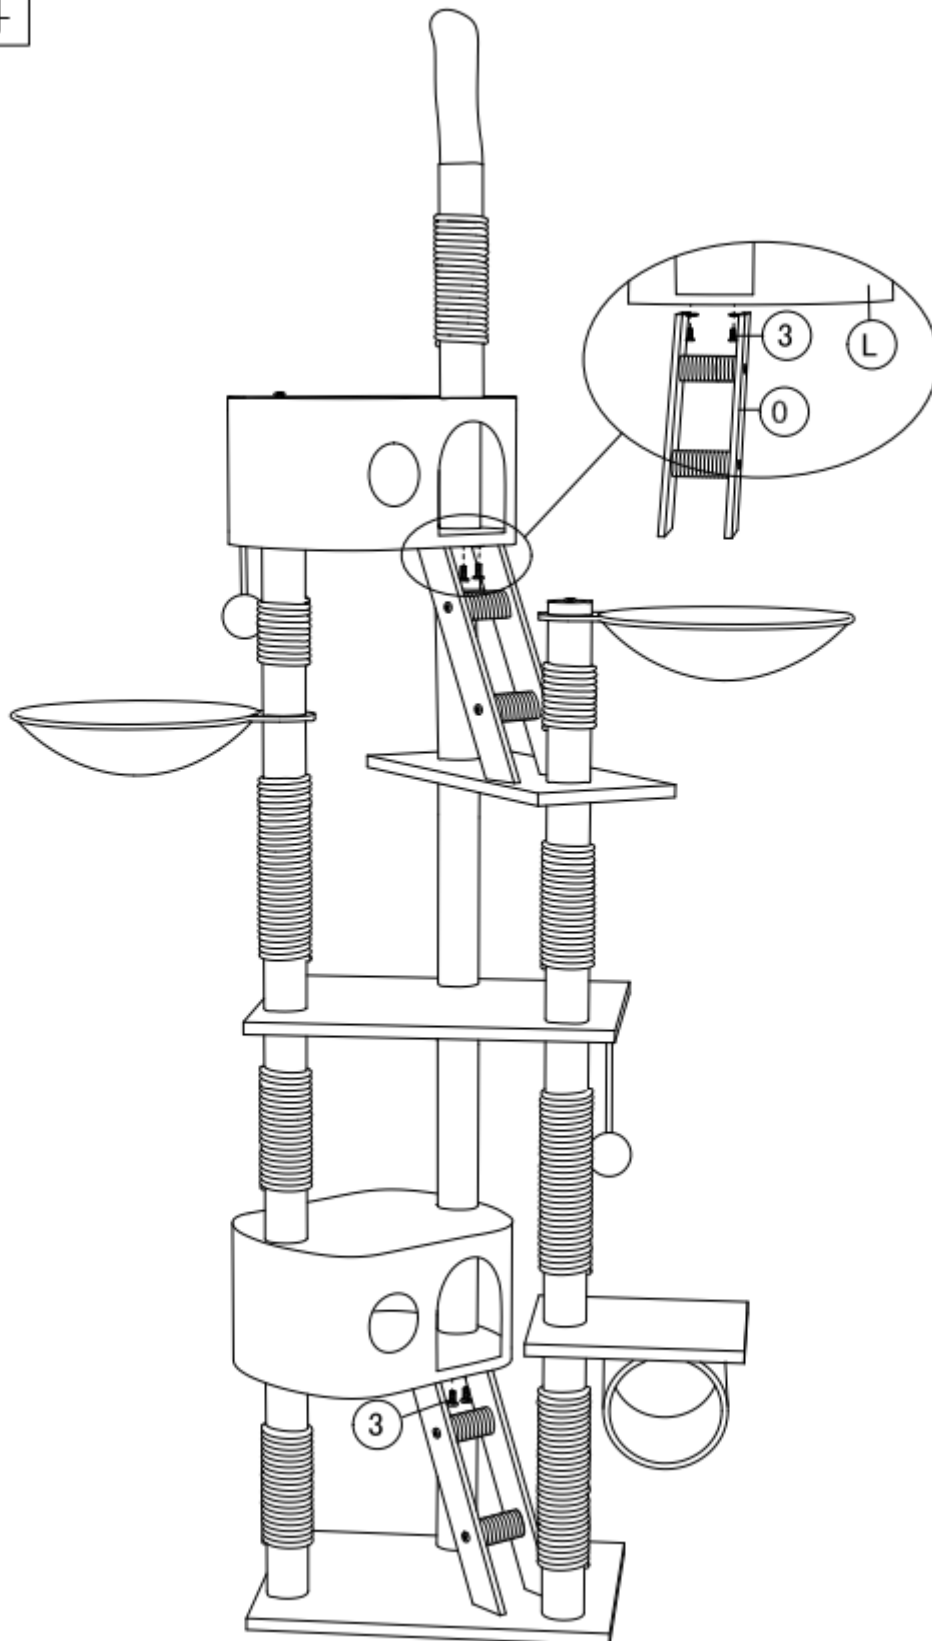

62103–62109 – Cat Tree

①		M8X80	14	H		Ø30	2
②		M8X40	13	I		Ø7X48	3
③		M8X20	5	J		Ø7X37	4
④			1	K		Ø7X27	2
A		60X45	1	L		Ø7X21	4
B		60X45	1	M			1
C		54X24	1	N		40X7	2
D		34X30	1	O		40X7	2
E		40X34X25	1	P		Ø4X11	4
F		40X34X25	1	Q		Ø7X1.5	1
G		Ø20X20	1	R		Ø7X37	4

1

2

3

4

Important Note: Reproduction and any commercial use (of parts) of this operating manual, requires a written permission of WilTec Wildanger Technik GmbH.