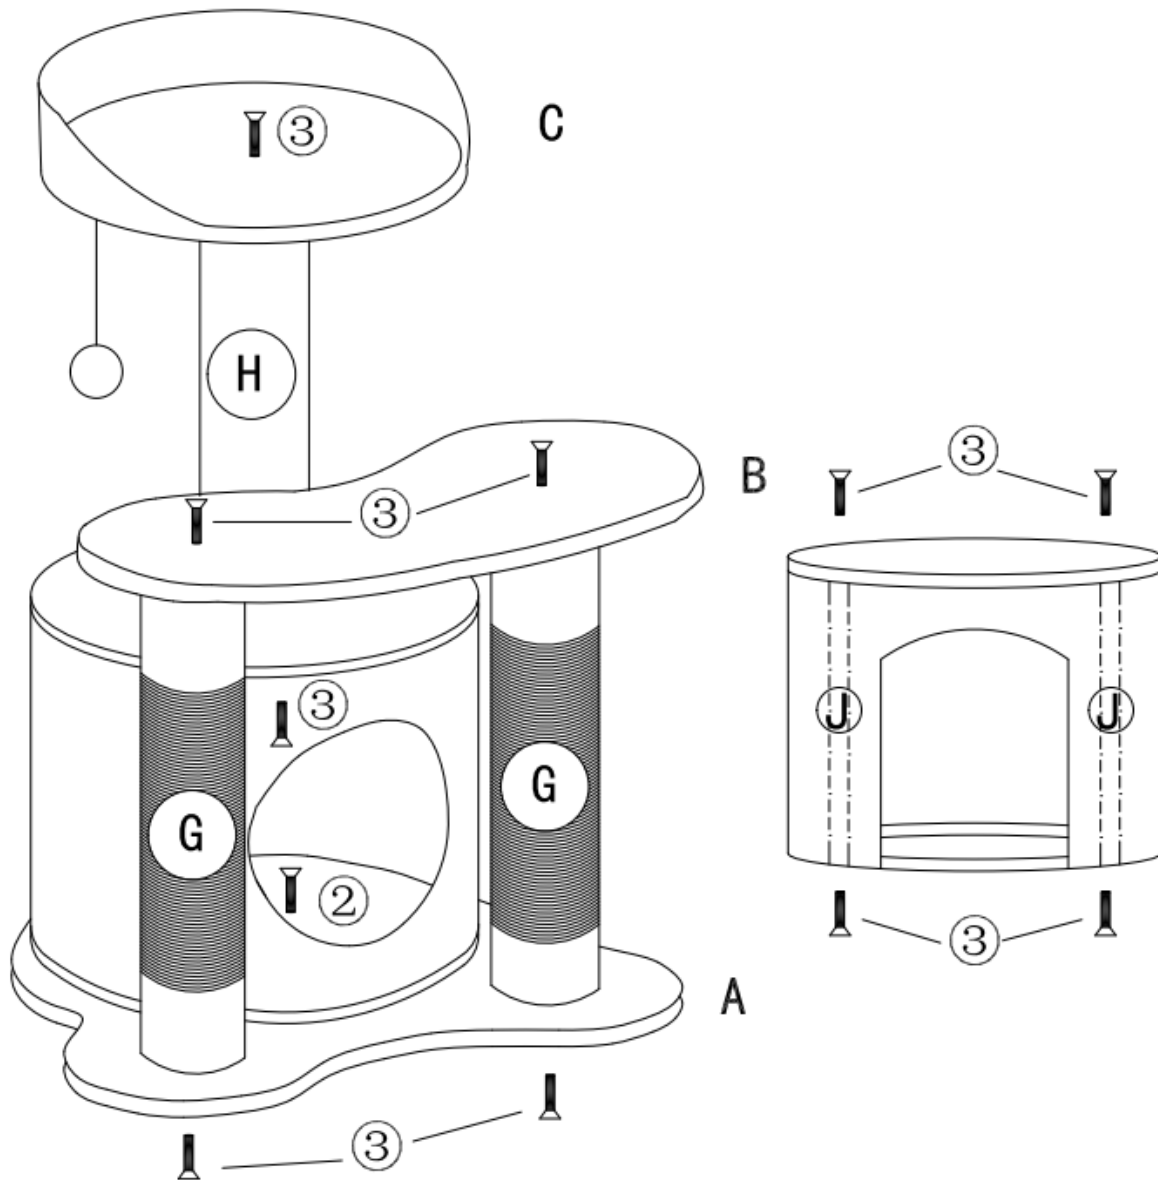

62124–62126 – Cat Tree

①			1	D		Ø30	1
②		M8X31	1	E		Ø30	1
③		M8X40	10	F			1
A		40X40	1	G		Ø7X35	2
B		48X20	1	H		Ø7X33	1
C		Ø30X7	1	J		Ø4X22	2

Important Note:

Reproduction and any commercial use (of parts) of this operating manual, requires a written permission of WilTec Wildanger Technik GmbH.