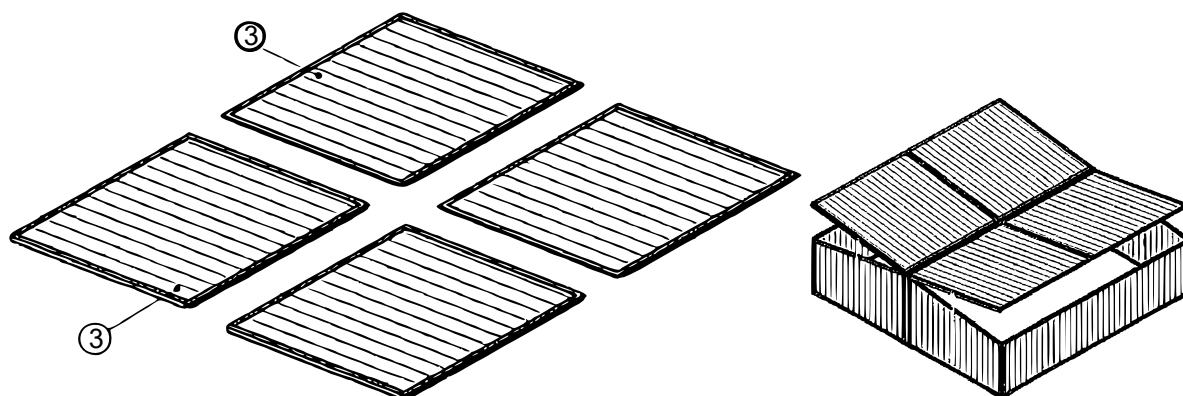

Introduction

Thank you for choosing to purchase this quality product. To minimise the risk of injury, we ask you to always take some basic safety precautions when using this product. Please read this operating manual carefully and make sure that you understand it. Keep these operation instructions in a safe place.

Assembly

Important Note:

Reproduction and any commercial use (of parts) of this operating manual, requires a written permission of WilTec Wildanger Technik GmbH.