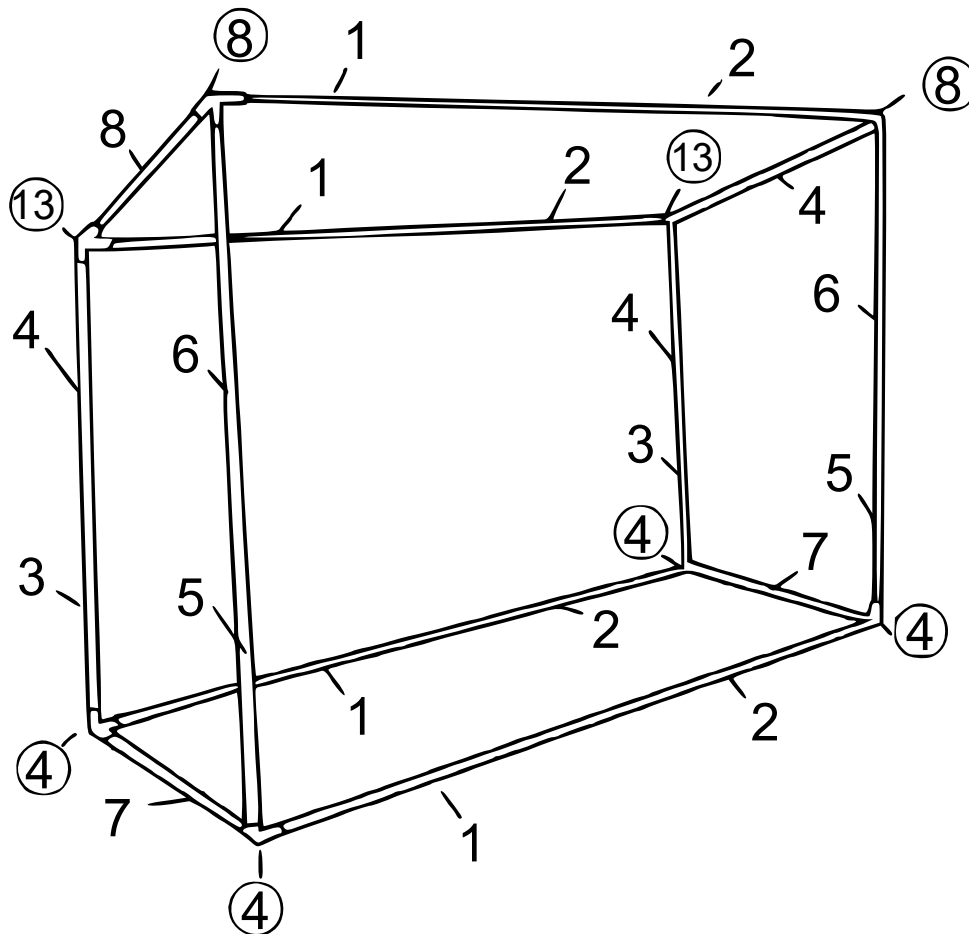

62404 – Compact Walk-in Greenhouse

No	Fig.	Qty.	No	Fig.	Qty.
1	 99.5 cm	4×	7	 72 cm	2×
2	 99.5 cm	4×	④		4×
3	 73 cm	2×	⑧		2×
4	 73 cm	4×	⑬		2×
5	 83 cm	2×			1×
6	 83 cm	2×			4×

**Important Note:** Reproduction and any commercial use (of parts) of this operating manual, requires a written permission of WilTec Wildanger Technik GmbH.