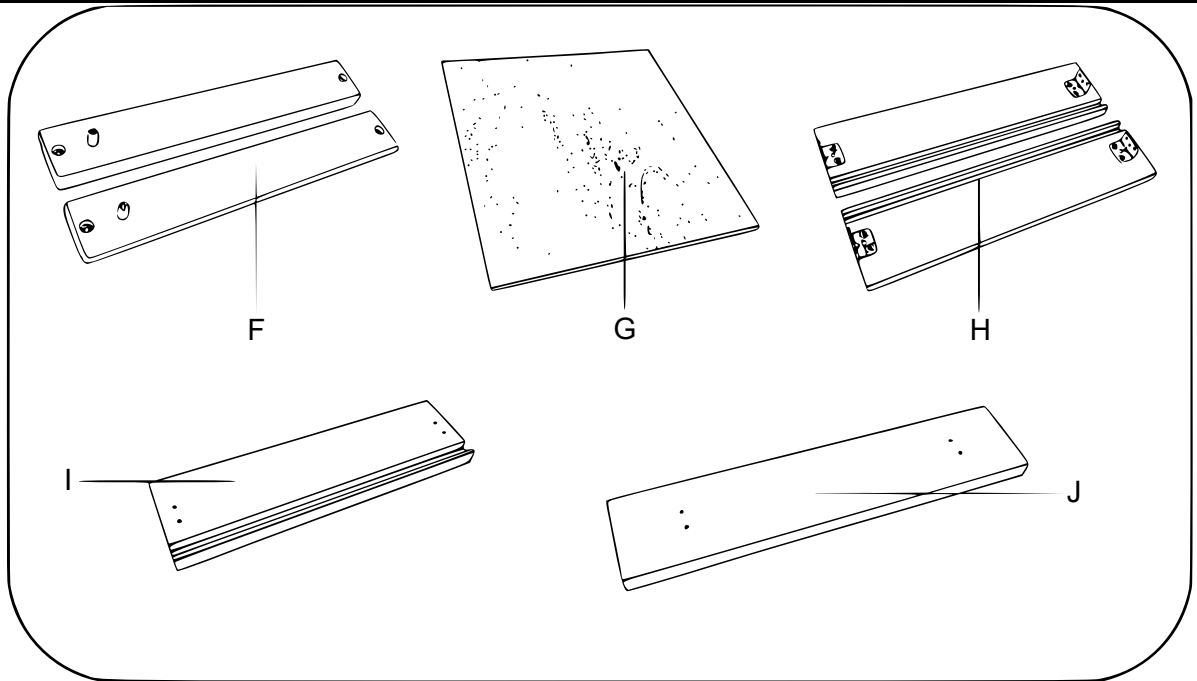

ASSEMBLY INSTRUCTIONS

62452 – Wooden Workbench with Shelf and Vices

Step 1: worktop and legs

Step 1: worktop and legs

Step 2: drawer

Step 2: drawer

Step 3: drawer rails

Step 3: drawer rails

Step 3: drawer rails

Step 4: Finished!

Step 4: Finished!

Important Note:

Reproduction and any commercial use (of parts) of this operating manual, requires a written permission of WilTec Wildanger Technik GmbH.