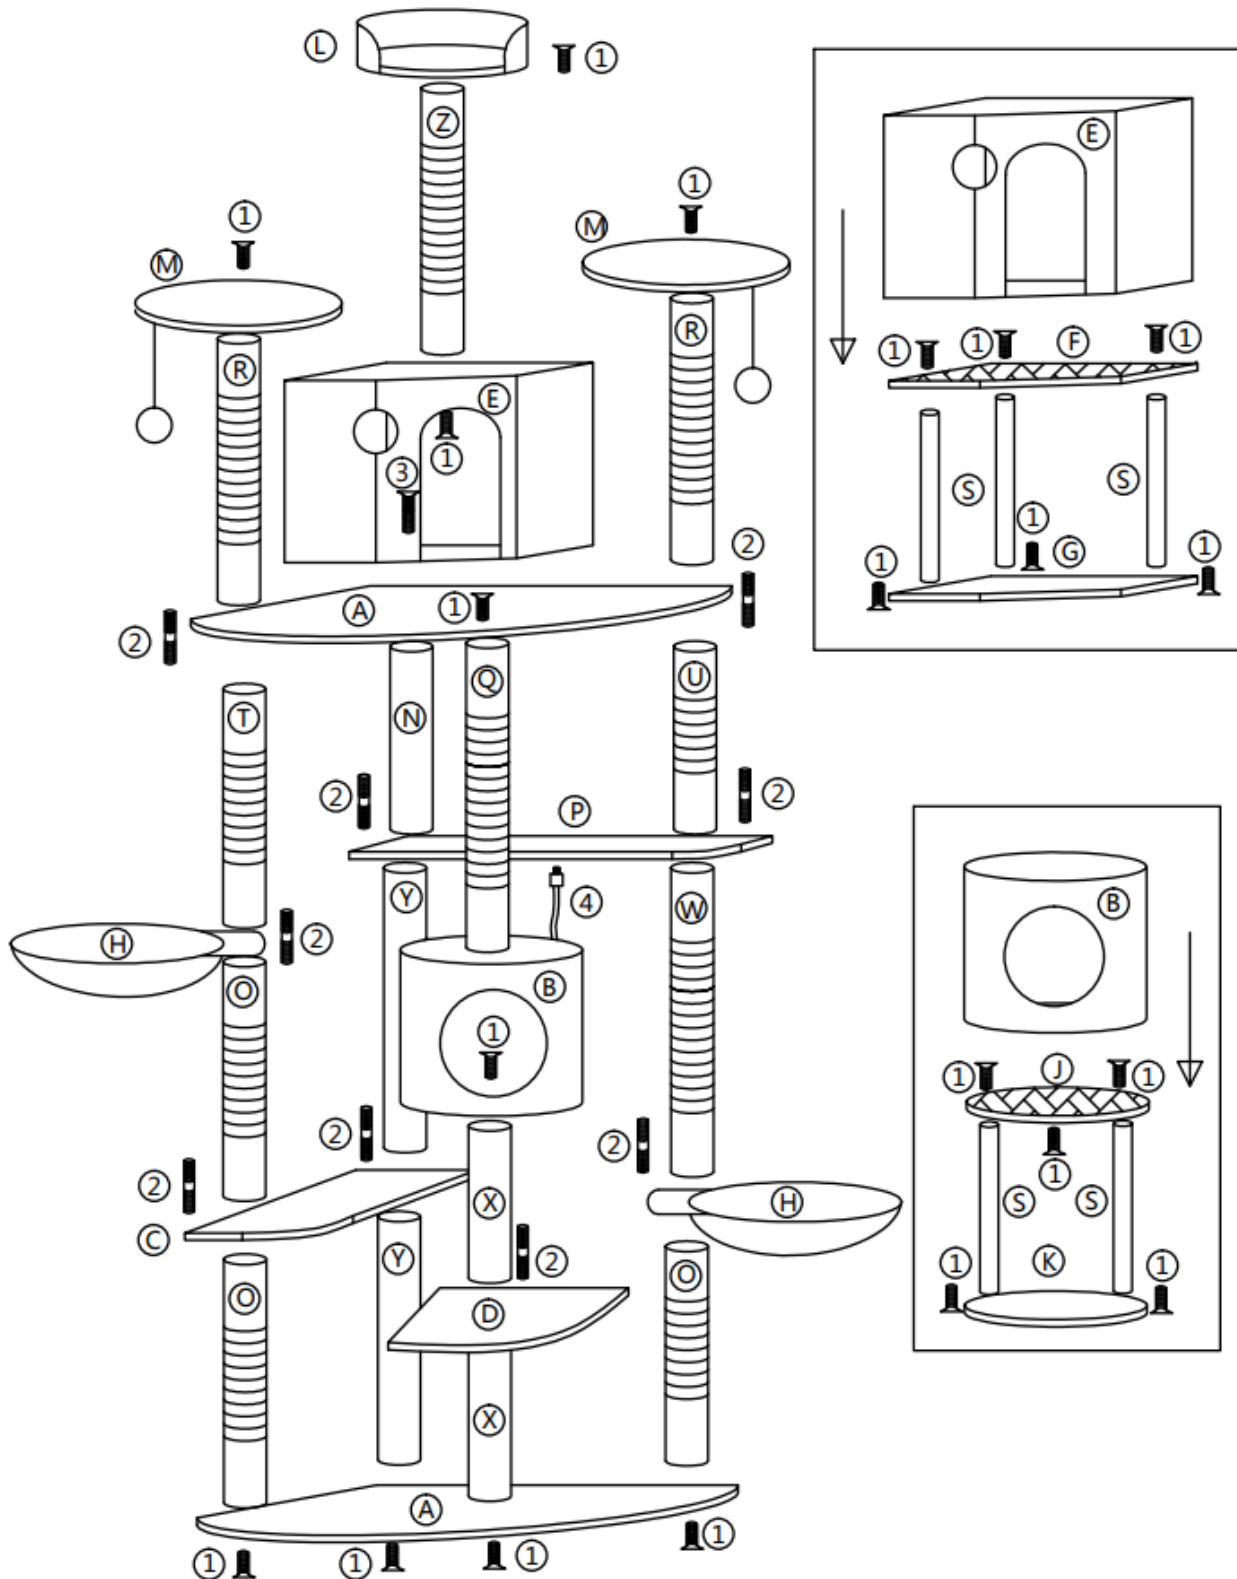

62761-62766 – Cat Tree

 A 60x60cm*2	 B \varnothing 30x28cm*1	 C 60x24cm*1		
 D 29x29cm*1	 E 40x40x28cm*1	 F 40x40cm*1		
 G 40x40cm*1	 H \varnothing 30cm*2	 J \varnothing 30cm*1		
 K \varnothing 30cm*1	 L \varnothing 30x7cm*1	 M \varnothing 30cm*2		
 P 60x24cm*1	 Q 49.5cm*1	 R 40cm*2		
 S 25cm*5	 T 33cm*1	 U 32cm*1		
 O 46cm*3	 N 32cm*1	 W 47cm*1		
 X 24cm*2	 Y 46cm*2	 Z 36cm*1		
 1 M8x40*21	 2 M8x80*9	 3 M8x60*1	 4 50*1	 M8*1