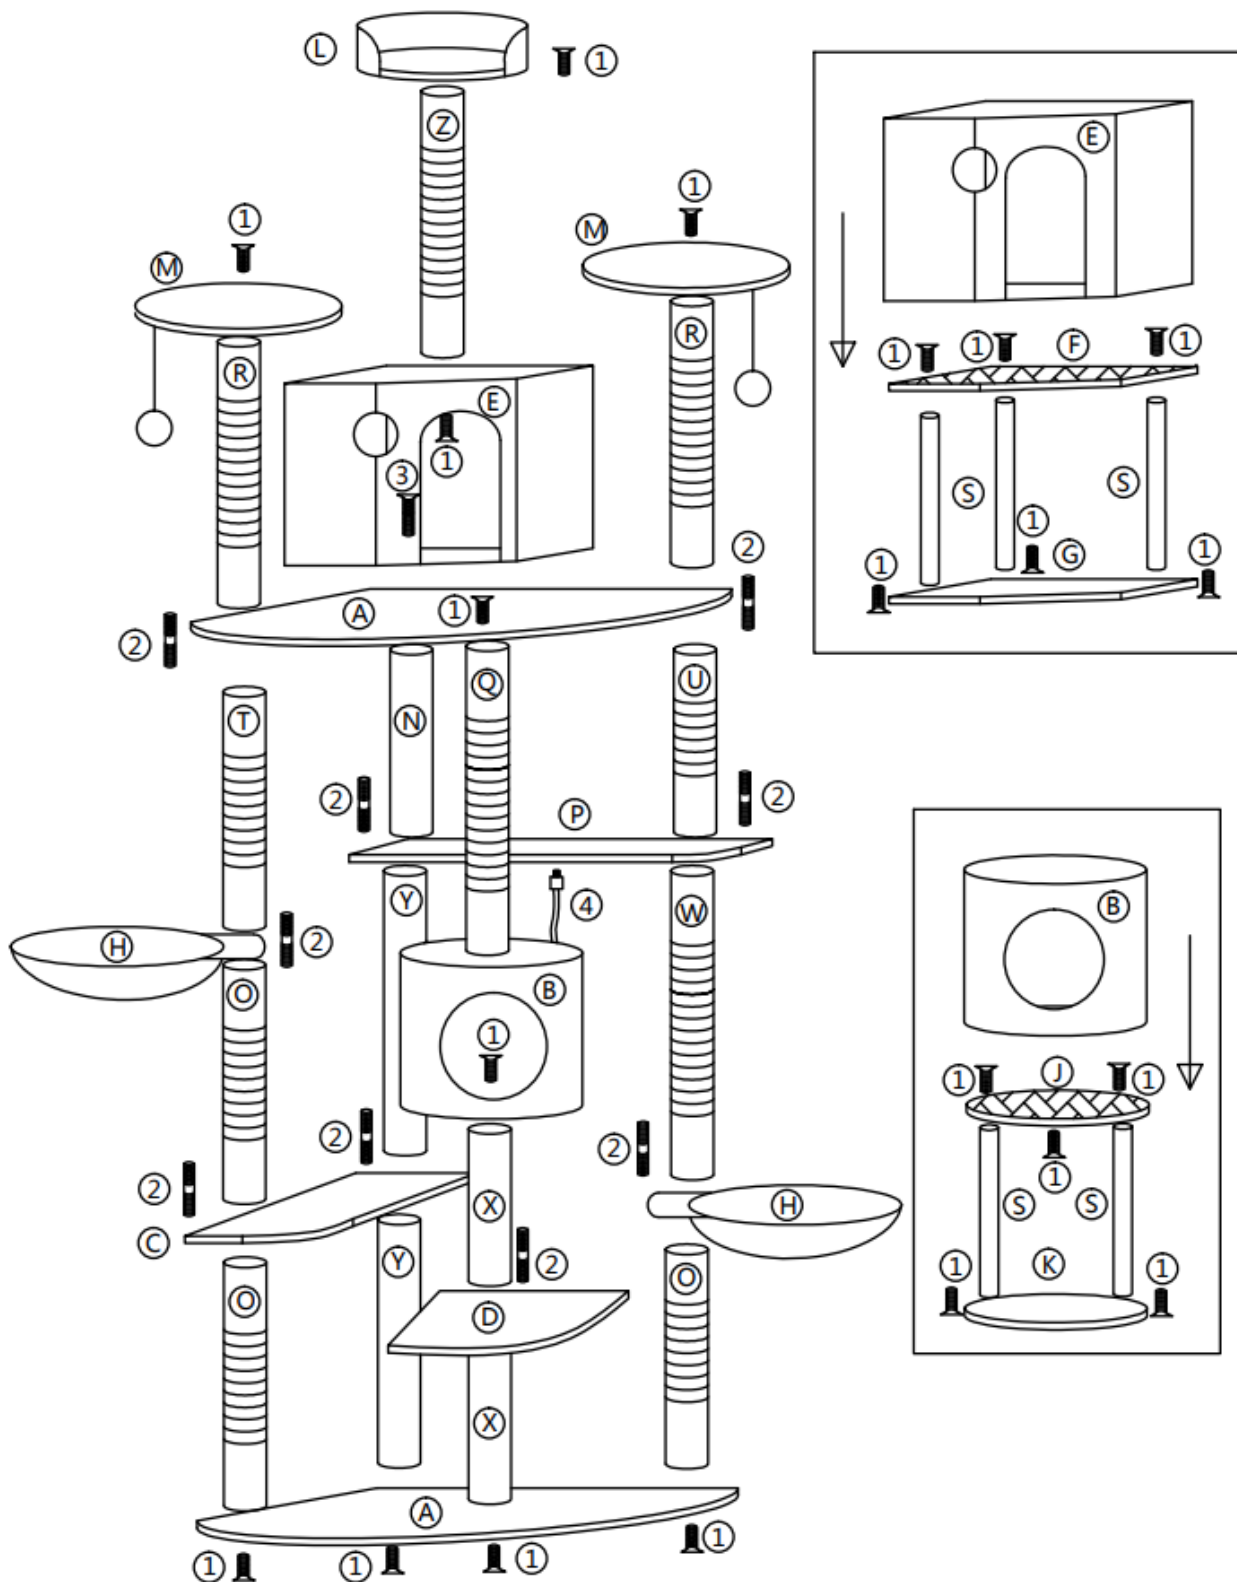

ASSEMBLAGE

62761–62766 – Arbre à chat

 A 60x60cm*2	 B Ø30x28cm*1	 C 60x24cm*1		
 D 29x29cm*1	 E 40x40x28cm*1	 F 40x40cm*1		
 G 40x40cm*1	 H Ø 30cm*2	 J Ø 30cm*1		
 K Ø 30cm*1	 L Ø 30x7cm*1	 M Ø 30cm*2		
 P 60x24cm*1	 Q 49.5cm*1	 R 40cm*2		
 S 25cm*5	 T 33cm*1	 U 32cm*1		
 O 46cm*3	 N 32cm*1	 W 47cm*1		
 X 24cm*2	 Y 46cm*2	 Z 36cm*1		
 ① M8x40*21	 ② M8x80*9	 ③ M8x60*1	 ④ 50*1	 M8*1