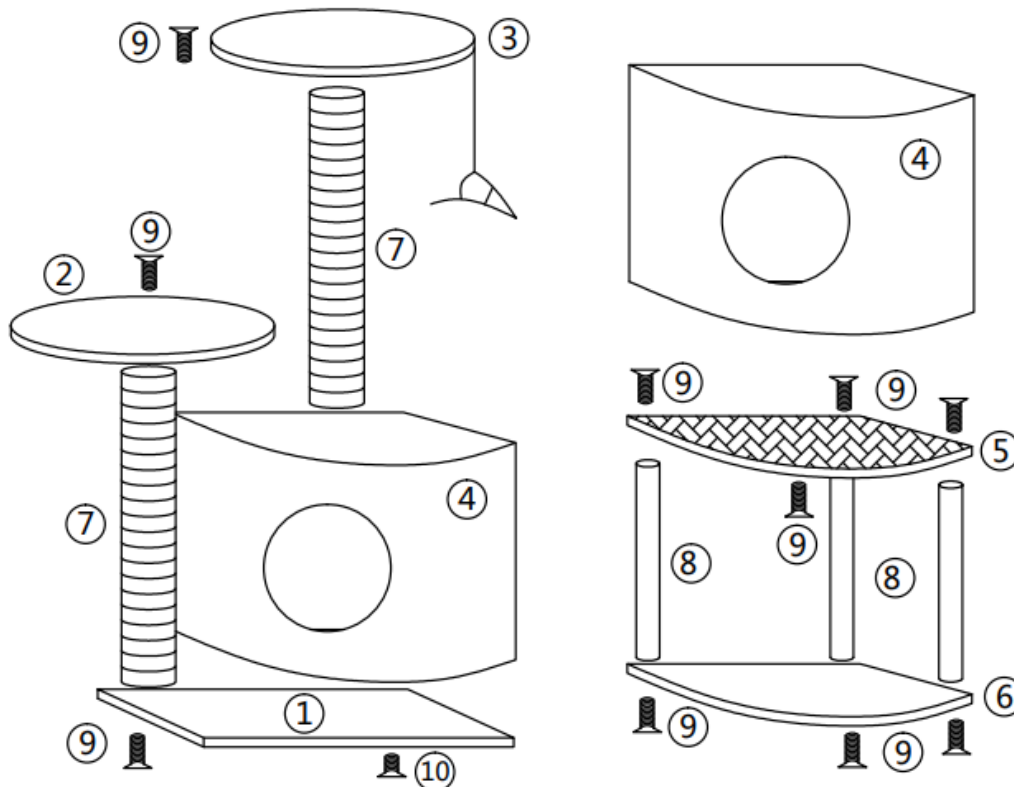

## 62767-62769 – Cat Tree

 ① 40x30cm*1	 ② $\varnothing$ 30cm*1	 ③ $\varnothing$ 30cm*1
 ④ 30x30x28cm*1	 ⑤ 30x30cm*1	 ⑥ 30x30cm*1
 ⑦ 40cm*2	 ⑧ 25cm*3	 ⑨ M8x40*10
 ⑩ M8x30*1		 M5*1

**Important Note:** Reproduction and any commercial use (of parts) of this operating manual, requires a written permission of WilTec Wildanger Technik GmbH.