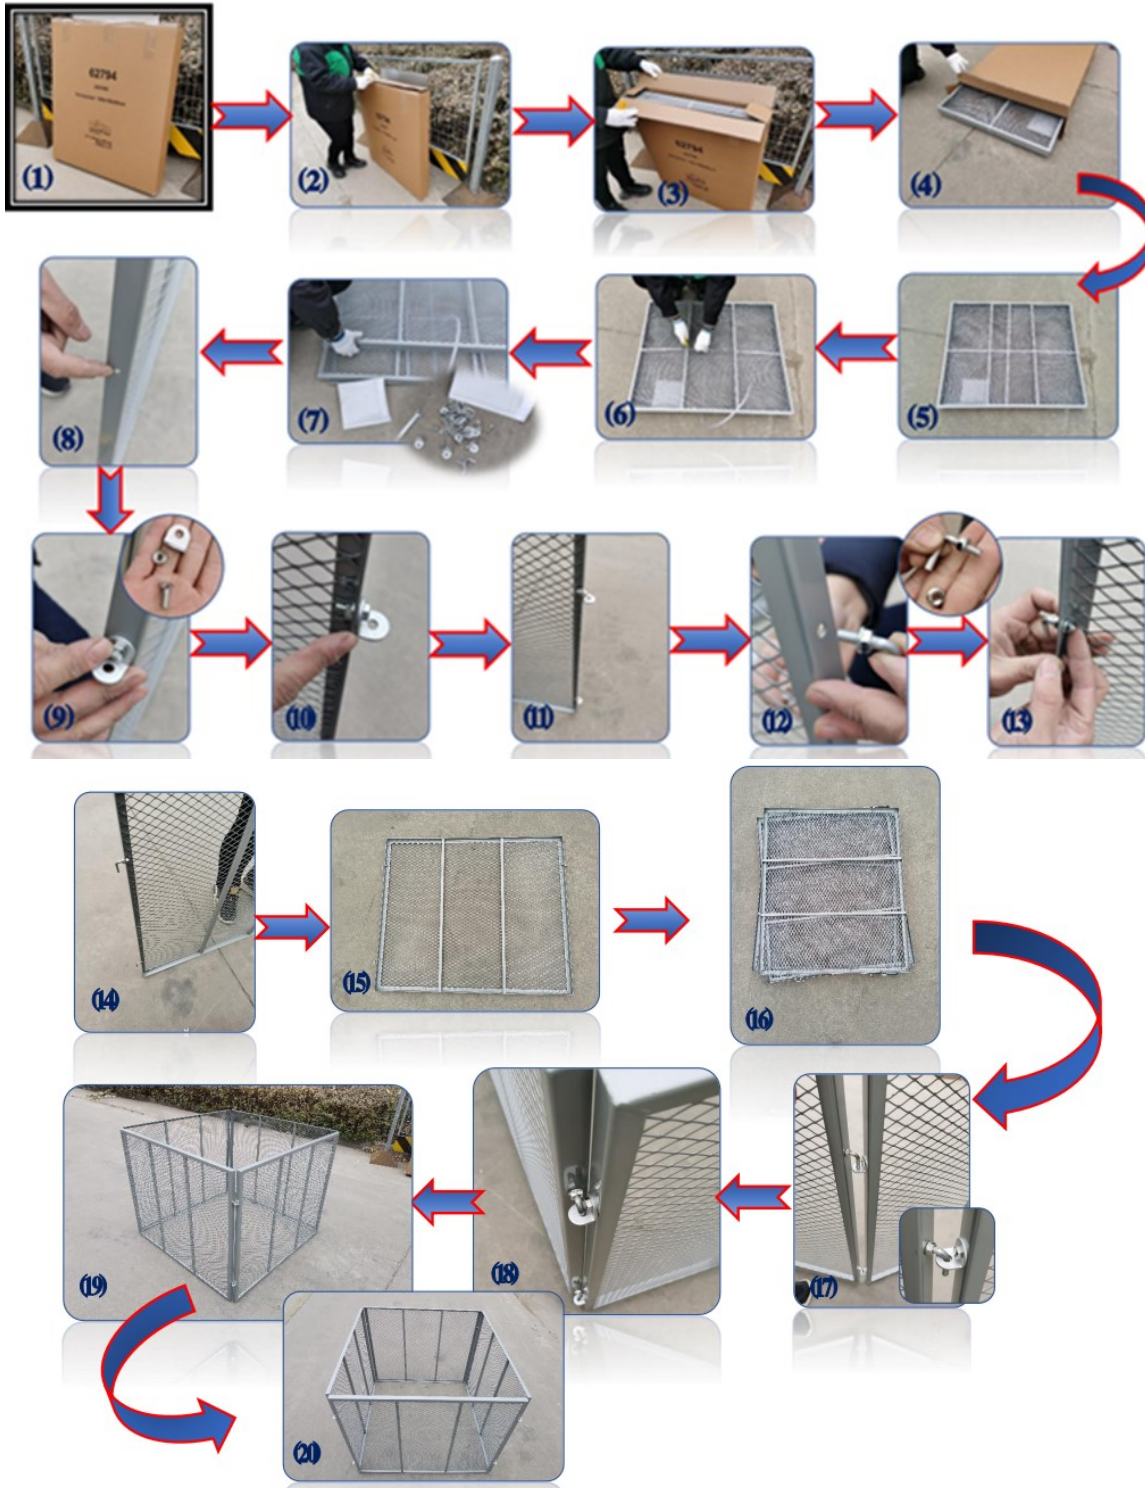

Introduction

Thank you for purchasing this quality product. **To minimise the risk of injury we urge that our clients take some basic safety precautions when using this device. Please read the operation instructions carefully and make sure you have understood its content.** Keep these operation instructions safe.

Assembly

Important notice: The reprint or reproduction, even of excerpts, and any commercial use, even in part, of this instruction manual require the written permission of WilTec Wildanger Technik GmbH.