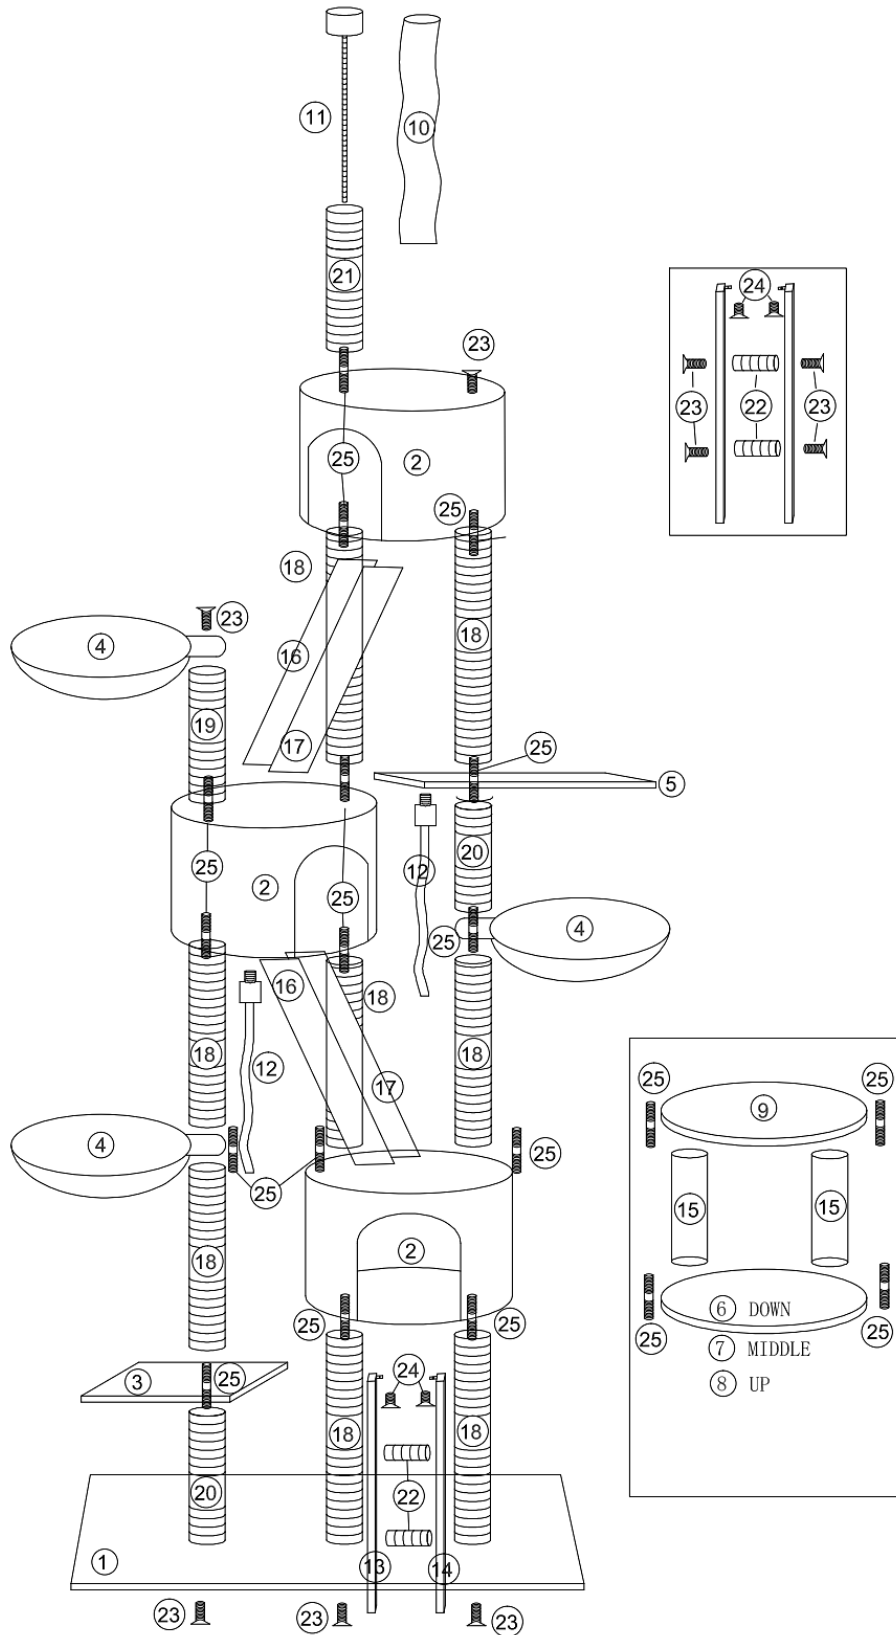

ASSEMBLAGE

63241–63242 – Arbre à chat

 ① 70x40cm*1	 ② 40*40*30cm*3	 ③ 30x30cm*1
 ④ ø30cm*3	 ⑤ 29x29cm*1	 ⑥ ø40cm*1
 ⑦ ø40cm*1	 ⑧ ø40cm*1	 ⑨ ø40cm*3
 ⑩ 7x37cm*1	 ⑪ M8x37x7cm*1	 ⑫ 50cm*2
 ⑬ 52cm*1	 ⑭ 52cm*51	 ⑮ 27cm*6
 ⑯ 49cm*2	 ⑰ 49cm*2	 ⑱ 40cm*8
 ⑲ 27cm*1	 ⑳ 28cm*2	 ㉑ 22cm*1
 ㉒ 14cm*6	 ㉓ M8x40*17	 ㉔ M8x20*6
 ㉕ M8x80*15	 ㉖ M8*1	