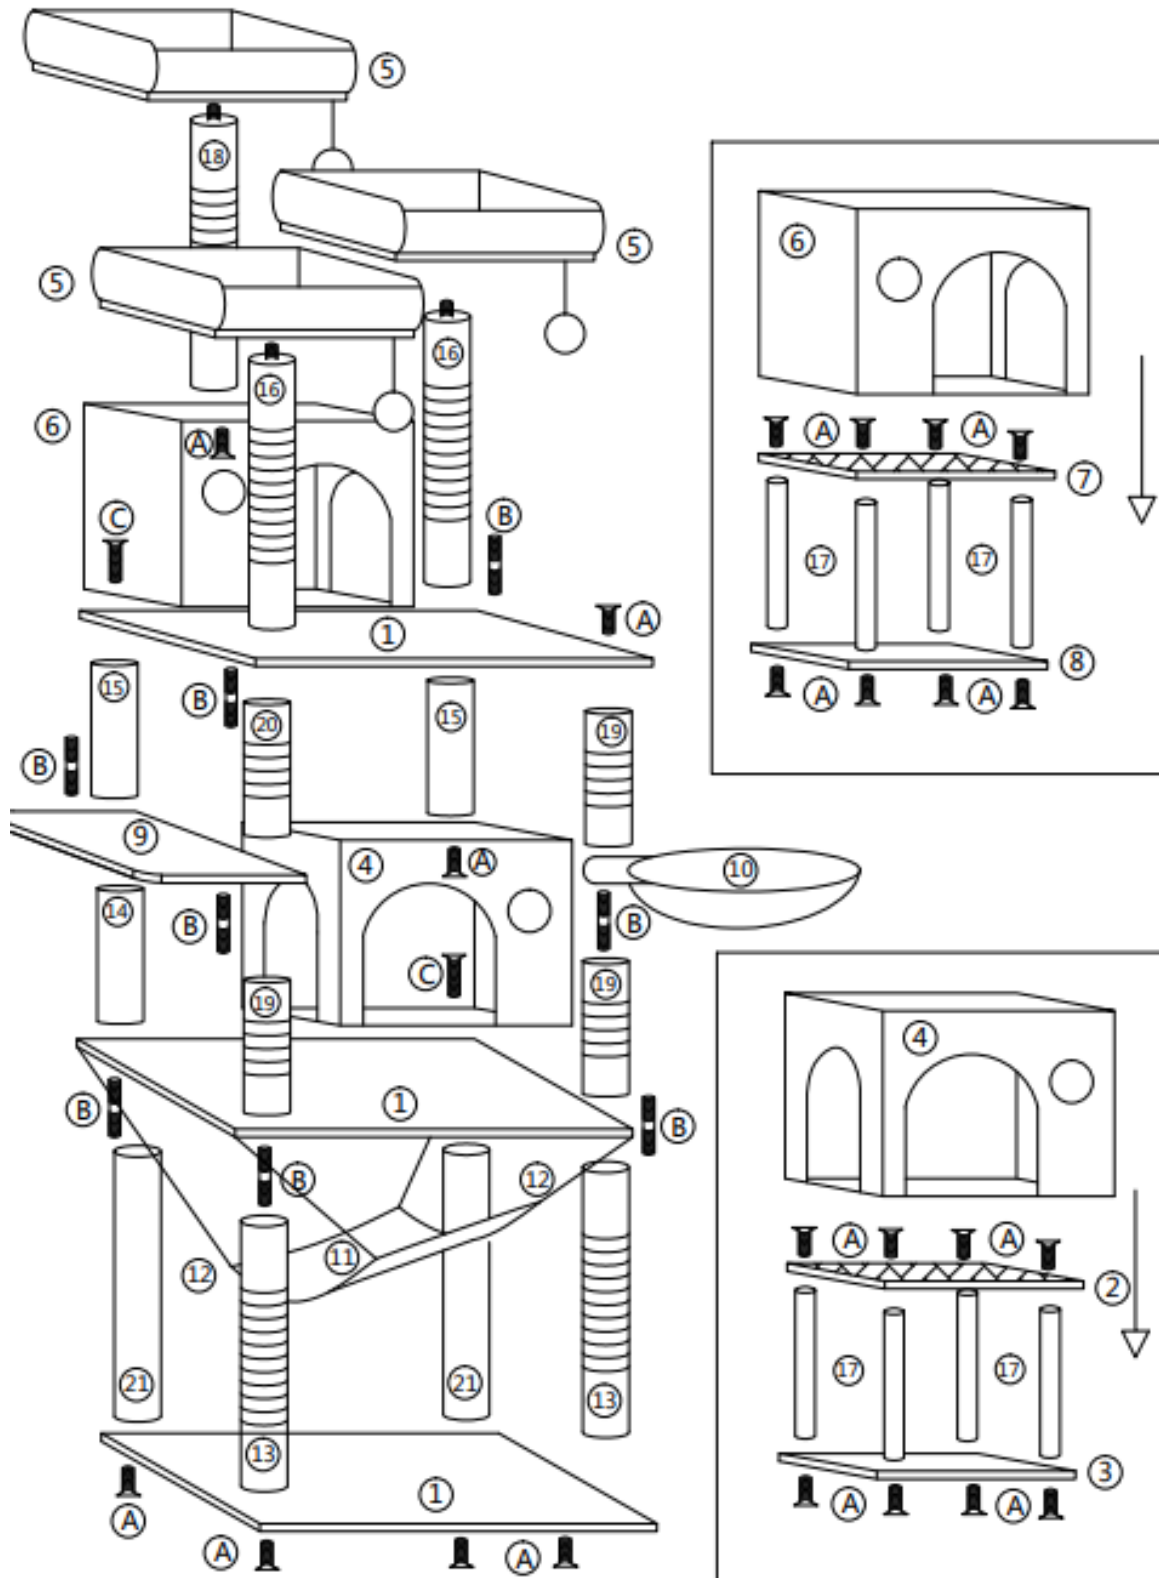

ENSAMBLAJE

63243-63244 – Árbol rascador

 ① 60x50cm*3	 ② 35x30cm*1	 ③ 35x30cm*1		
 ④ 35x30x25cm*1	 ⑤ 40x40x8cm*1	 ⑥ 35x30x25cm*1		
 ⑦ 35x30cm*1	 ⑧ 35x30cm*1	 ⑨ 50x30cm*1		
 ⑩ Ø 30cm*1	 ⑪ 30x40cm*1	 ⑫ 30cm*2		
 ⑬ 48cm*2	 ⑭ 24cm*1	 ⑮ 23cm*2		
 ⑯ 35cm*2	 ⑰ 22cm*8	 ⑱ 40cm*1	 ⑲ 24cm*3	 ⑳ 23cm*1
 ㉑ 48cm*2	 A M8x40*23		 B M8x80*8	
			 C M8x60*2	
			 M5*1	