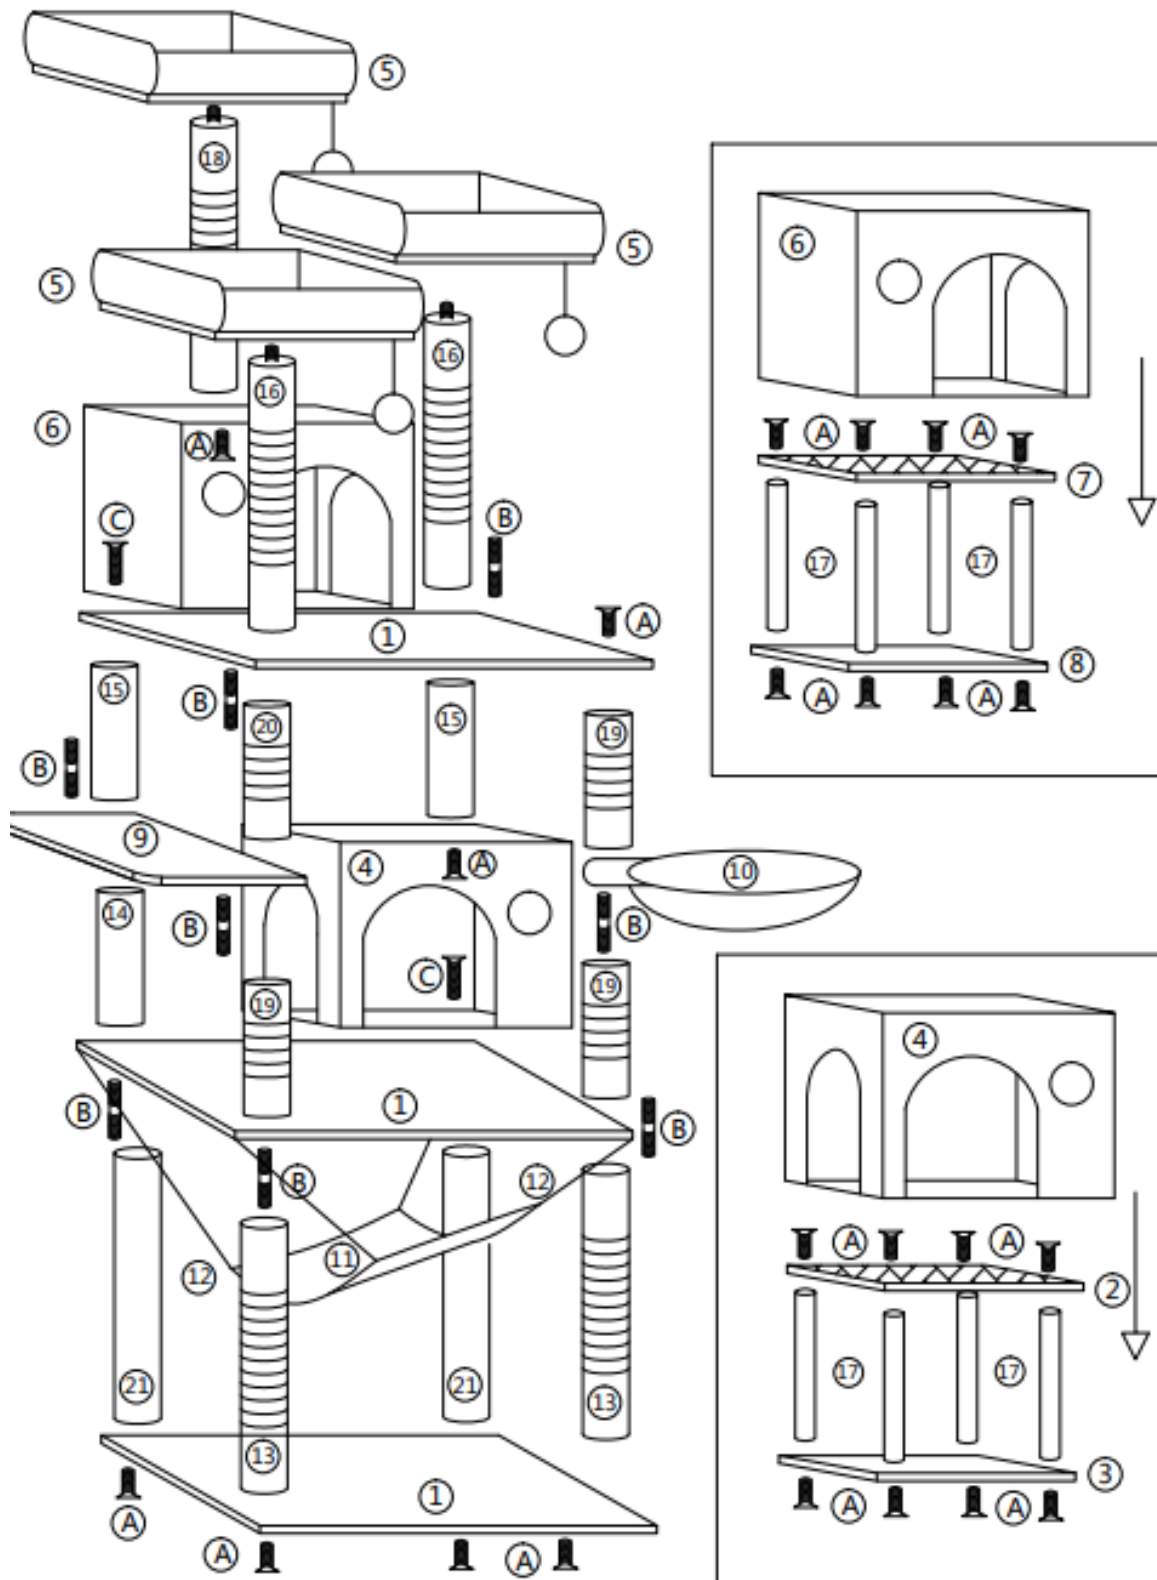

ASSEMBLAGE

63243-63244 – Arbre à chat

 ① 60x50cm*3	 ② 35x30cm*1	 ③ 35x30cm*1		
 ④ 35x30x25cm*1	 ⑤ 40x40x8cm*1	 ⑥ 35x30x25cm*1		
 ⑦ 35x30cm*1	 ⑧ 35x30cm*1	 ⑨ 50x30cm*1		
 ⑩ Ø 30cm*1	 ⑪ 30x40cm*1	 ⑫ 30cm*2		
 ⑬ 48cm*2	 ⑭ 24cm*1	 ⑮ 23cm*2		
 ⑯ 35cm*2	 ⑰ 22cm*8	 ⑱ 40cm*1	 ⑲ 24cm*3	 ⑳ 23cm*1
 ㉑ 48cm*2	 A M8x40*23		 B M8x80*8	
			 C M8x60*2	
			 M5*1	