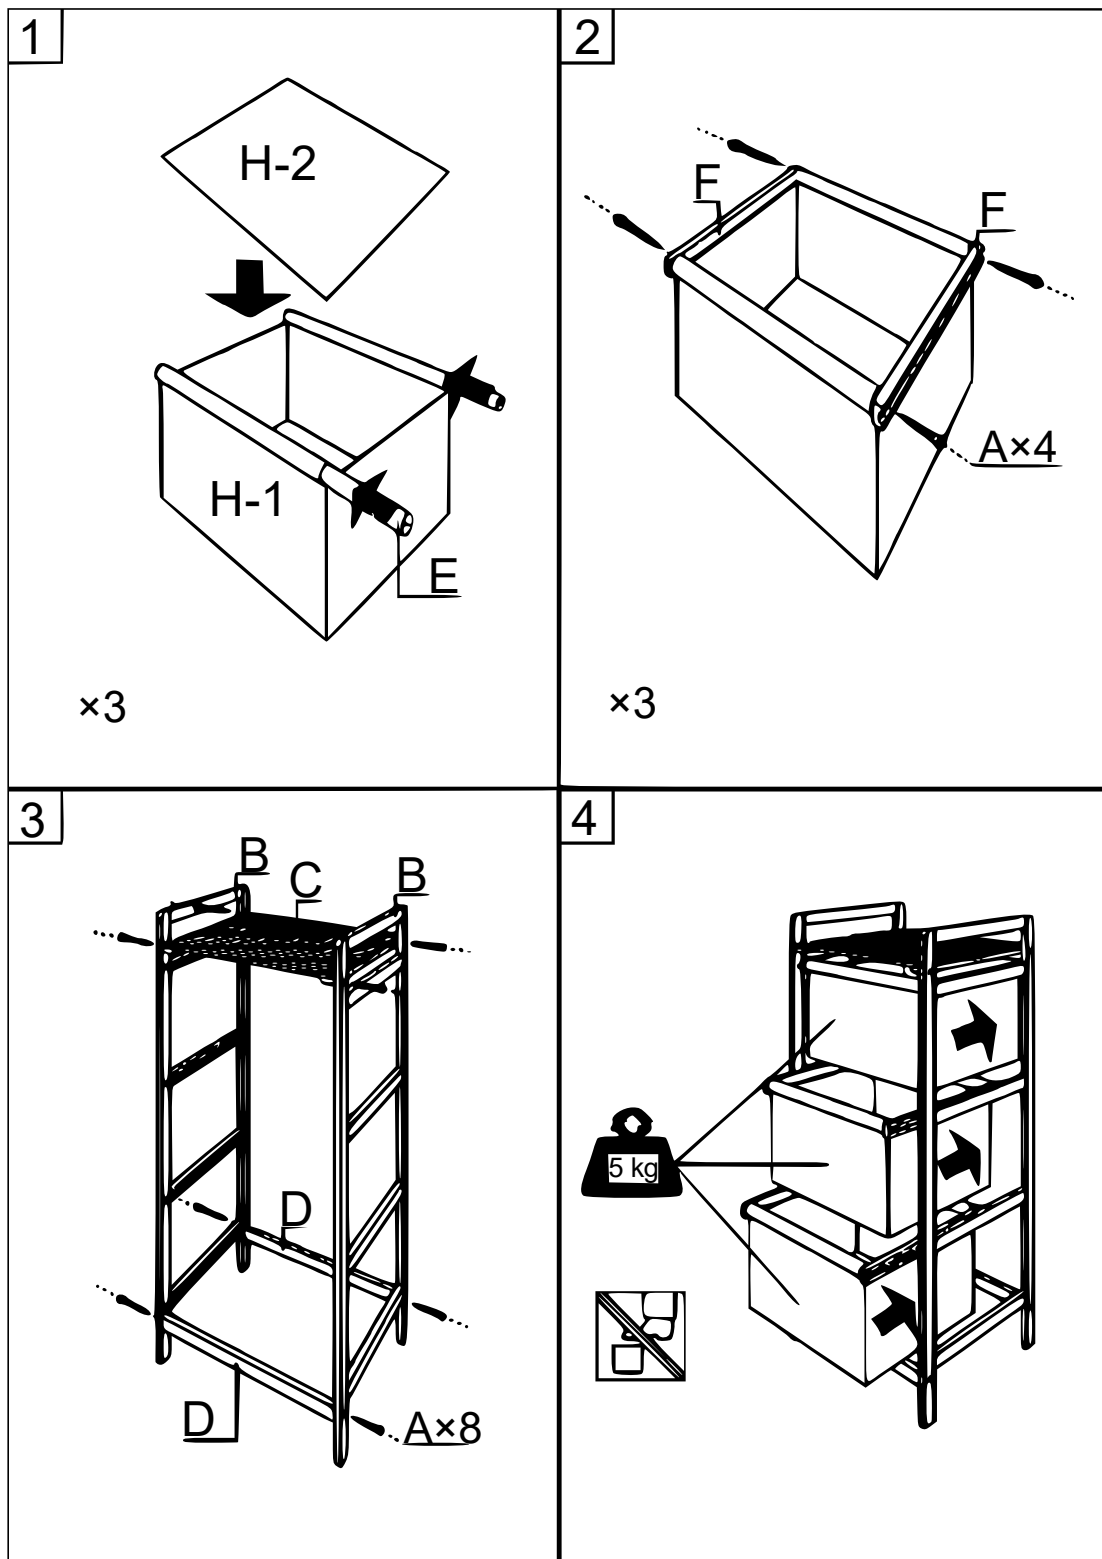

63266 – 3-tier shelf with drawers

	E		6x		
	F		6x		
	H-1		3x		
B		2x	H-2		3x
C		1x	A1		20x
D		2x	A2		1x

Important Note:

Reproduction and any commercial use (of parts) of this operating manual, requires a written permission of Wil-Tec Wildanger Technik GmbH.