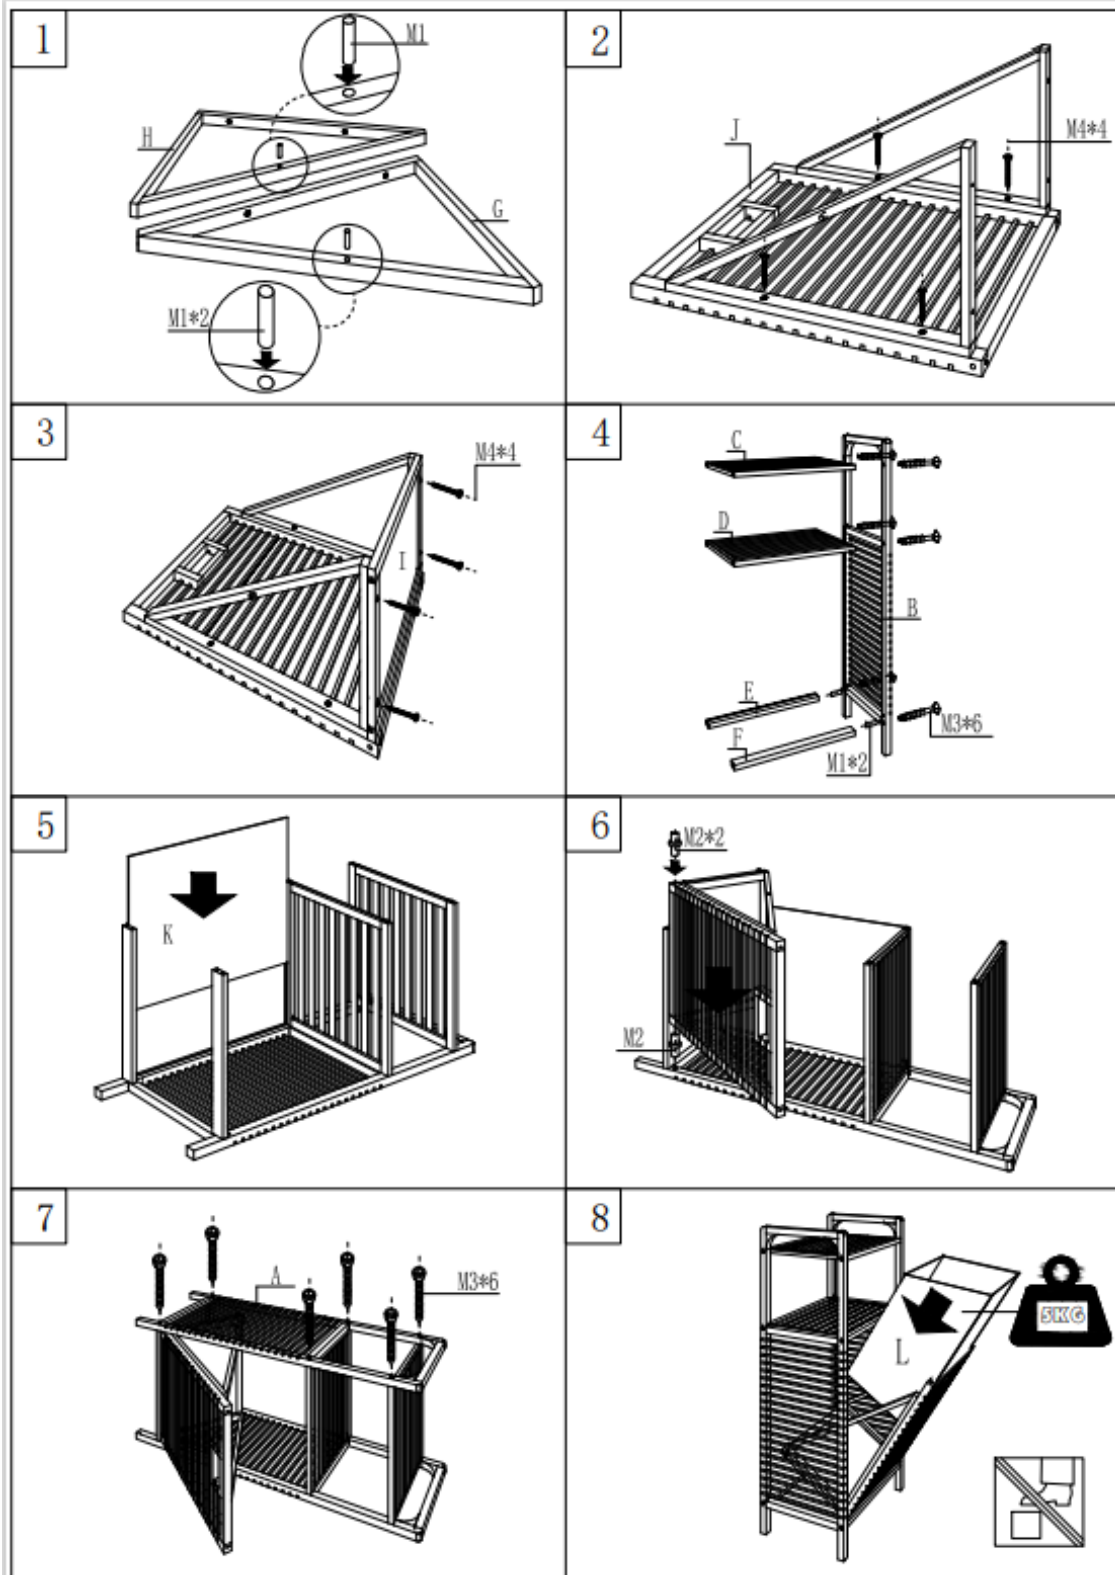

63267 – Bamboo Bathroom Shelf

			H		1x
			I		1x
			J		1x
A		1x	K		1x
B		1x	L		1x
C		1x	M1		6x
D		1x	M2		2x
E		1x	M3		12x
F		1x	M4		8x
G		1x	M5		1x

Important Note:

Reproduction and any commercial use (of parts) of this operating manual, requires a written permission of WilTec Wildanger Technik GmbH.