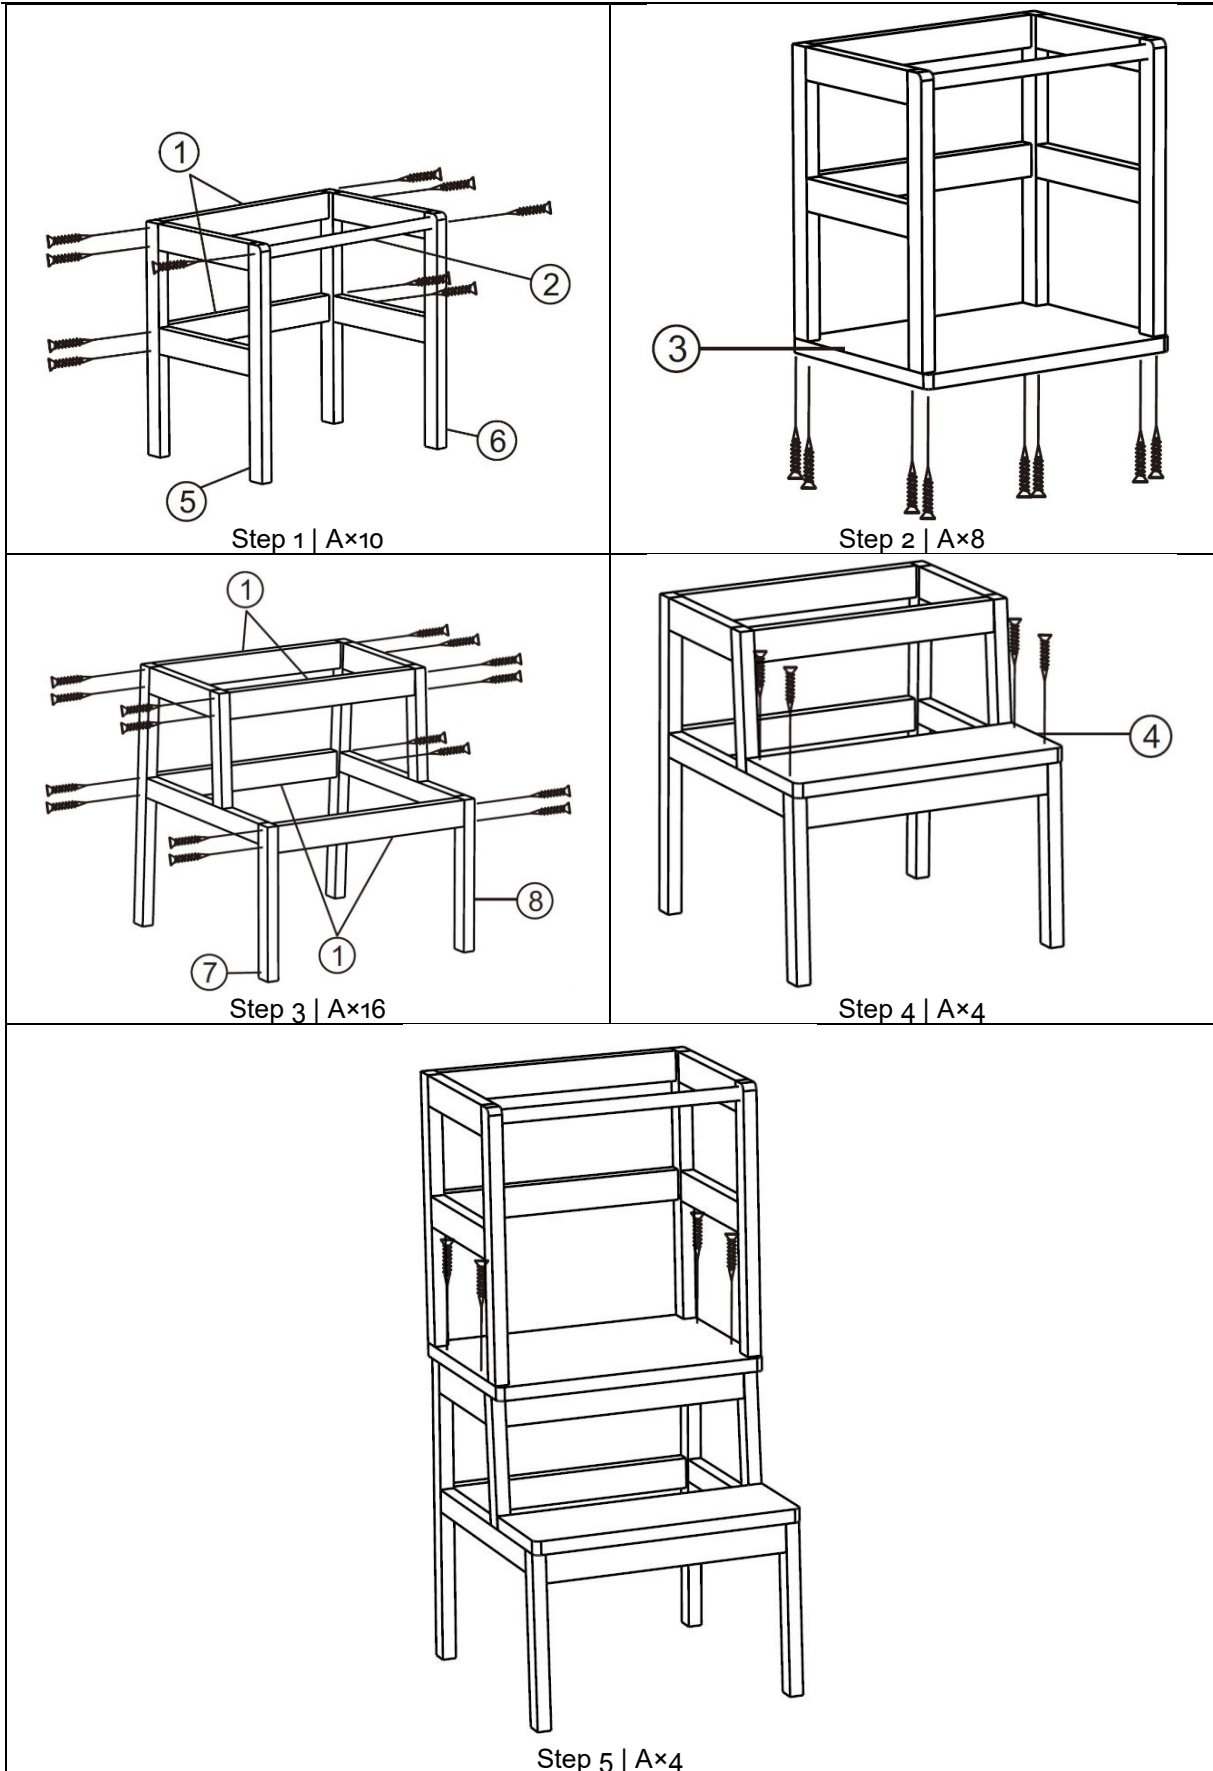

63389–63392 – Learning Tower for Children

No	Figure	Qty.	No/ Letter	Figure	Qty.
1		6	6		1
2		1	7		1
3		1	8		1
4		1	A	 3.5×40 mm	42
5		1			

Important Note: Reproduction and any commercial use (of parts) of this operating manual, requires a written permission of WilTec Wildanger Technik GmbH.