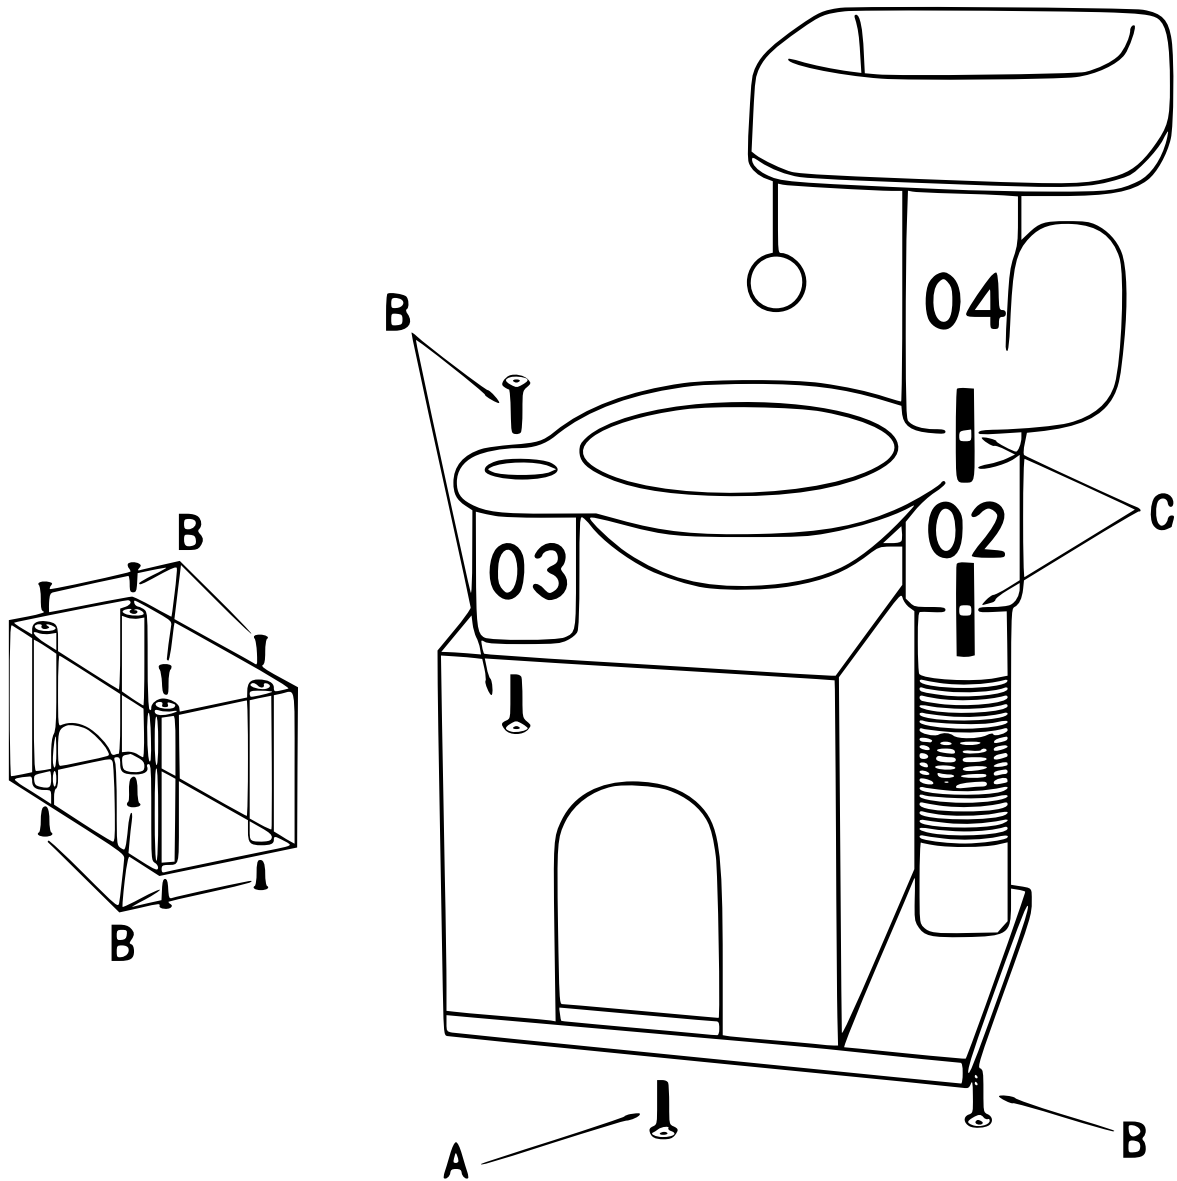

63422 | Cat Tree "Cactus" 75 cm

No	Size	Qty.	Letter	Figure/size	Qty.	
1	30 cm	1	A	 M8×25 mm	1	 x1
2	15 cm	1	B	 M8×35 mm	11	
3	15 cm	1	C	 M8×80 mm	2	
4	22 cm	1				

Important Note:

Reproduction and any commercial use (of parts) of this operating manual, requires a written permission of WilTec Wildanger Technik GmbH.