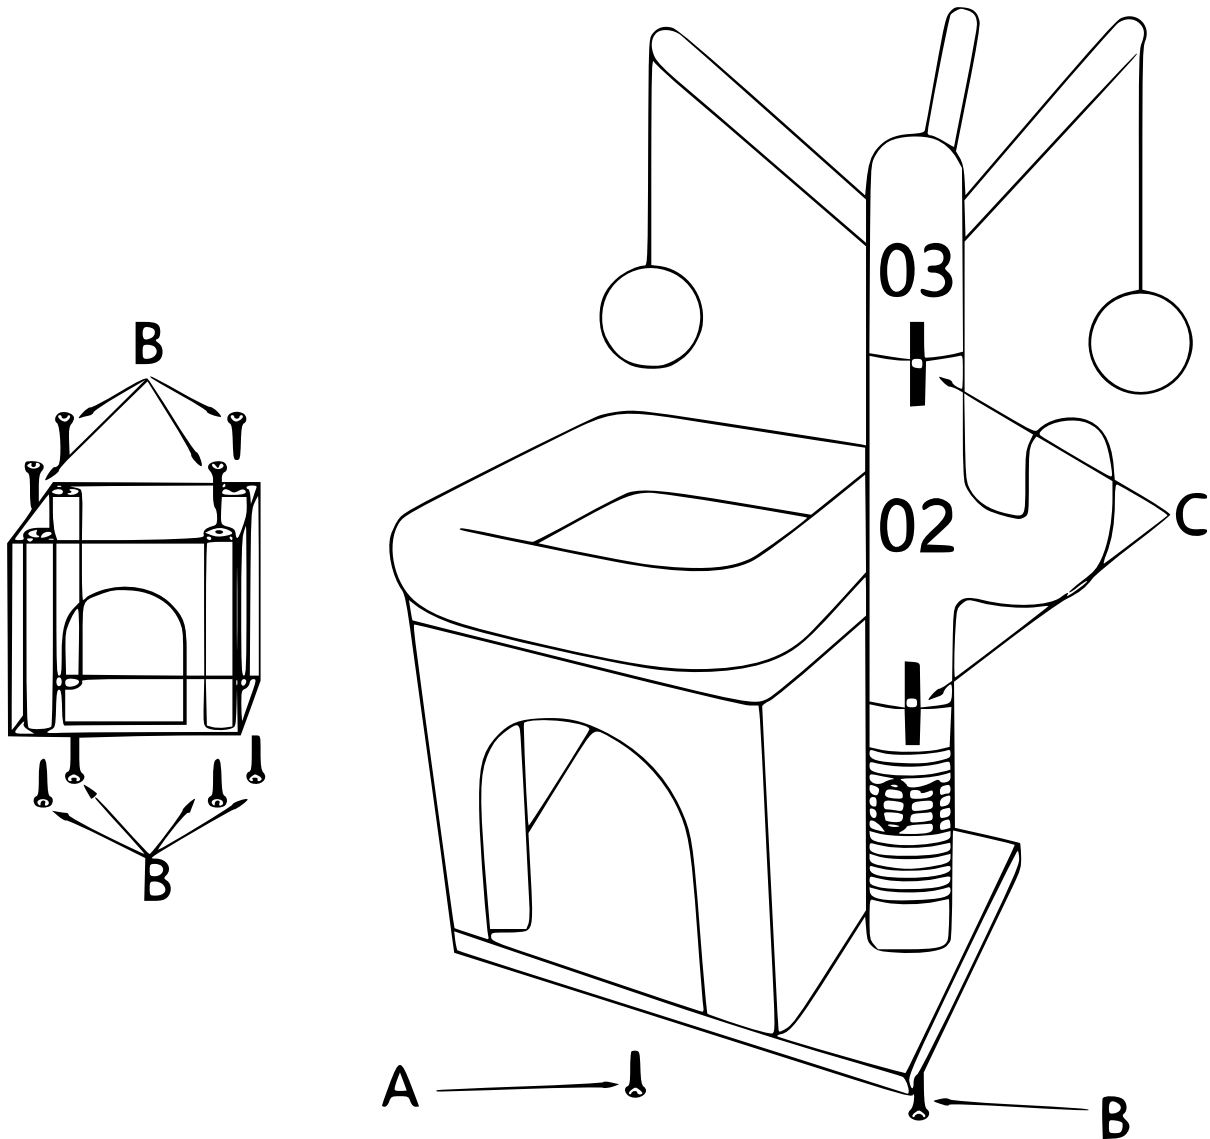

63423 | Cat Tree "Cactus" 70 cm

| No | Size | Qty. | Letter | Figure/size | Qty. | |
|----|---------|------|--------|---|------|---|
| 1 | 27 cm | 1 | A |  M8×25 mm | 1 |  ×1 |
| 2 | 22 cm | 1 | B |  M8×35 mm | 9 | |
| 3 | 10.5 cm | 1 | C |  M8×80 mm | 2 | |